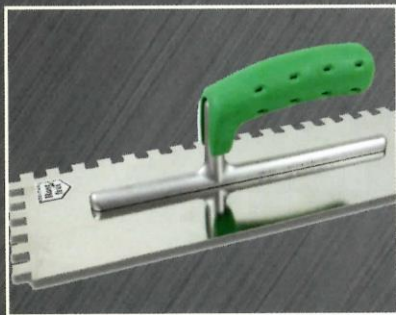

### The specialist company for tilers

Since 2007 the tiling tool specialist HOLTMANN has been the sole distributor for all HUFA products, and it now supplies all its customers from its modern centralised warehouse in Wuppertal. In the last 10 years the range of high-quality HUFA tiling tools has been systematically expanded. Whether it is circular cutters, tile washboards, diamond cutting discs or agitators, there is practically no wish that can not be fulfilled.

### Frischer Wind im Baustoff-Fachhandel

Das neue HUFA-Werkzeugsortiment bietet mit einer Länge von vier Metern und den hochwertigen HUFA-Spezialwerkzeugen allen Fachhändlern eine echte Chance, sich positiv vom Wettbewerb zu differenzieren. In die Warenpräsentation sowie die Entwicklung neuer Werkzeuge investiert HOLTMANN permanent. HUFA - Die Marke der Fliesenleger, konsequent hochwertig.

### Fresh wind of change

The new range of HUFA tiling tools with a length of four metres and their high-quality specialist HUFA tools offer all dealers a real opportunity to differentiate themselves positively from the competition. HOLTMANN invests constantly in the presentation of its products and in the development of new tools. HUFA - The brand for tilers, high-quality throughout.