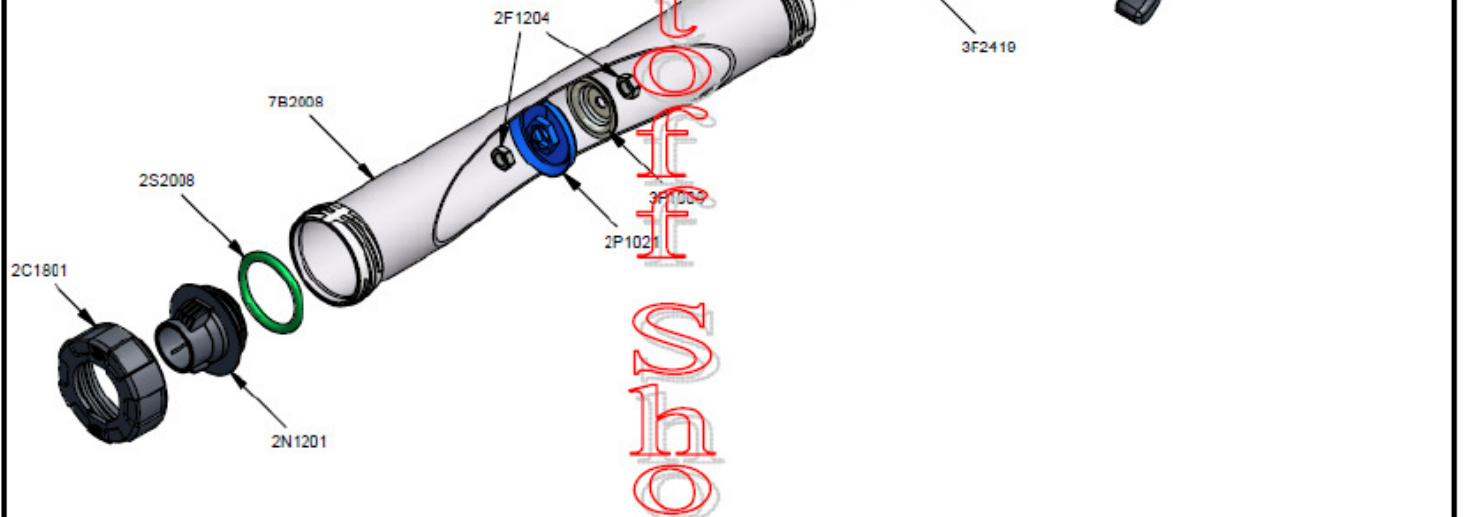

Parts List		
STOCK No	DESCRIPTION	QTY
2C1002	Mk5 Catch Plate	1
2C1801	Cap Plastic 2 Start	2
2F1204	M8 Lock Nut	2
2M1015	Yellow Plastic Washer	1
2N1201	Nozzle Holder (MK 1)	1
2P1021	Split Satchet Plunger	1
2S1007	Catch Plate Spring	1
2S1021	Release Plate Spring	1
2S2008	O Ring (Viton Rubber)	1
3F2419	Steel Washer	1
3P1008	Steel 40mm 'Tin Hat' Plunger	1
3R1472	Release Plate	1
7B2008	Barrel 375mm	1
7R1011	T Handle Rod 476mm	1
7XB036	Hexagonal Zinc Barrel Screw (Bushed)	1
7XB208	Mk 6 Butt and Trigger With Pin and WCD Sleeve	1