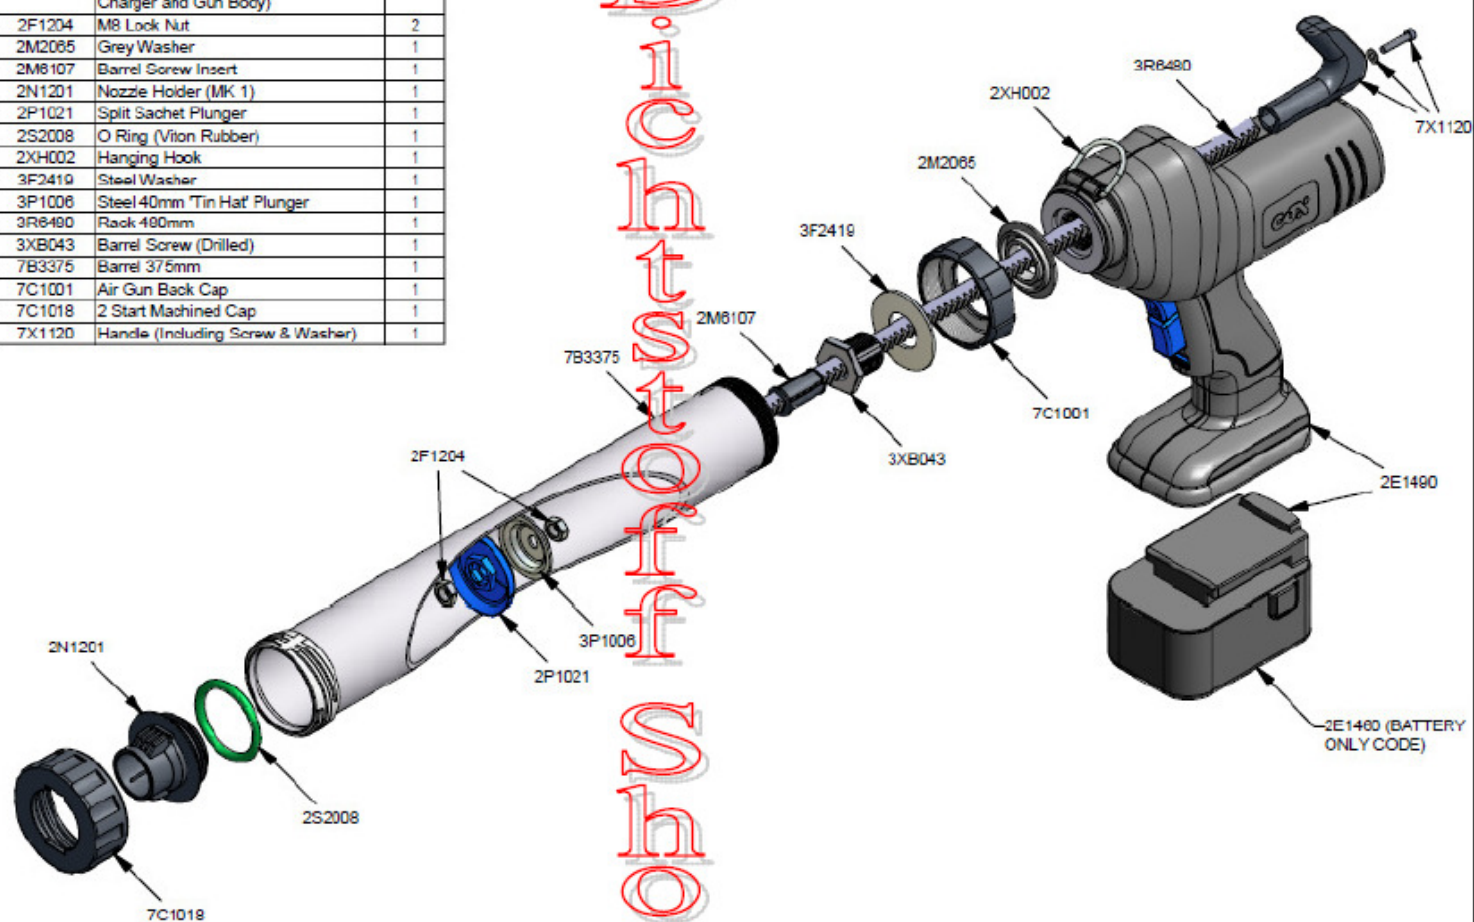

Parts List		
STOCK No	DESCRIPTION	QTY
2E1490	EU Electraflow Kit (2 x Batteries, Charger and Gun Body)	1
2F1204	M8 Lock Nut	2
2M2085	Grey Washer	1
2M8107	Barrel Screw Insert	1
2N1201	Nozzle Holder (MK 1)	1
2P1021	Split Sachet Plunger	1
2S2008	O Ring (Viton Rubber)	1
2XH002	Hanging Hook	1
3F2419	Steel Washer	1
3P1006	Steel 40mm Tin Hat Plunger	1
3R8490	Rack 490mm	1
3XB043	Barrel Screw (Drilled)	1
7B3375	Barrel 375mm	1
7C1001	Air Gun Back Cap	1
7C1018	2 Start Machined Cap	1
7X1120	Handle (Including Screw & Washer)	1

D
i
c
h
t
s
t
o
f
f
S
h
o
p

ELECTRAFLOW COMBI SACHET 600

www.pccox.co.uk
sales@pccox.co.uk
TEL:44(0)1835 264500

REV	DATE
A	16/11/2006