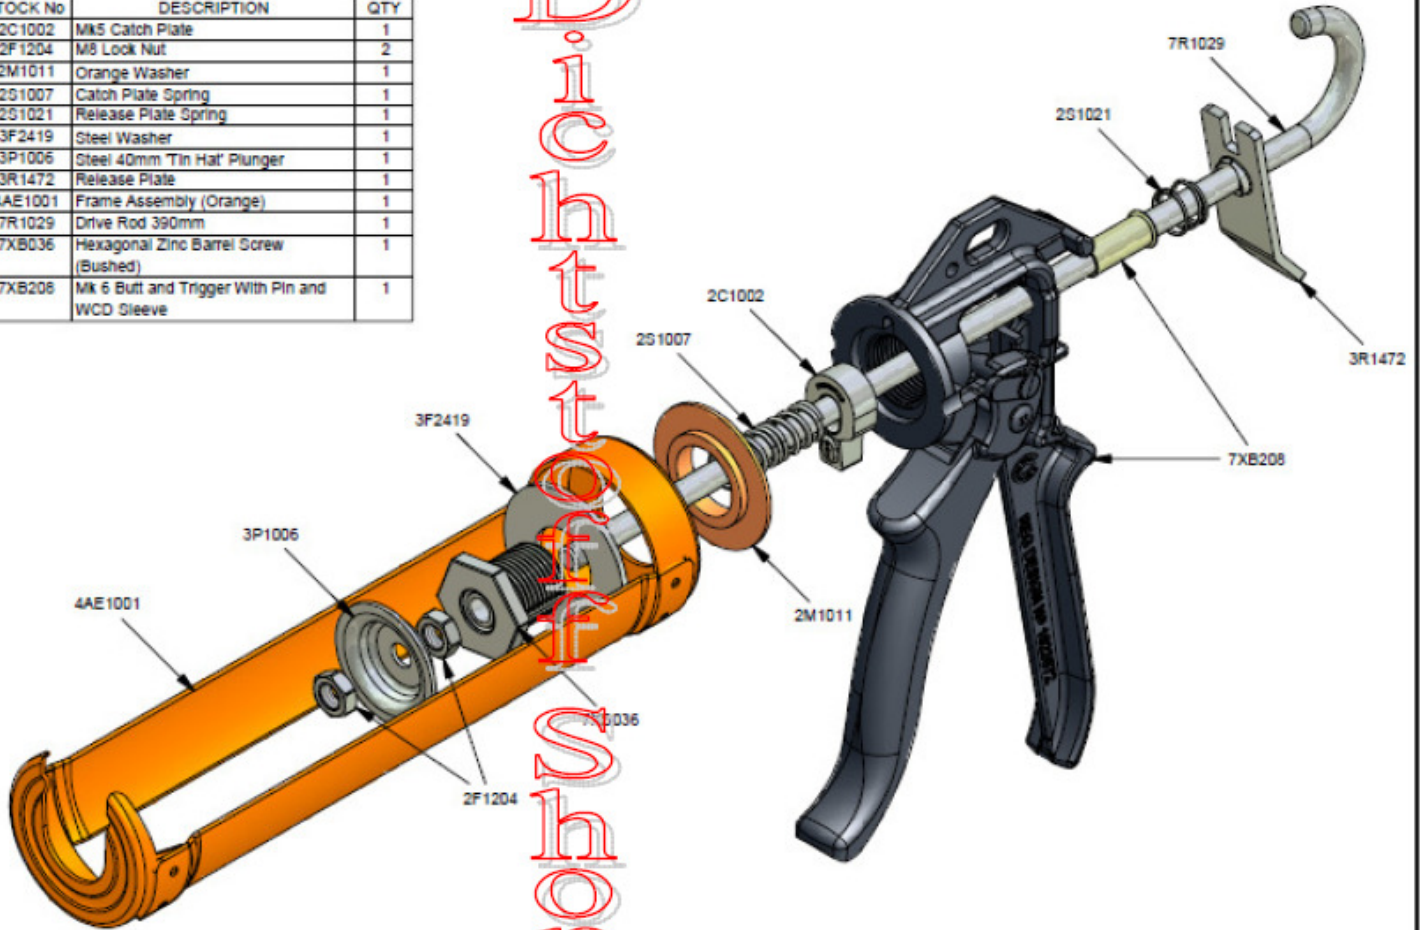

Parts List		
STOCK No	DESCRIPTION	QTY
2C1002	Mk5 Catch Plate	1
2F1204	M8 Lock Nut	2
2M1011	Orange Washer	1
2S1007	Catch Plate Spring	1
2S1021	Release Plate Spring	1
3F2419	Steel Washer	1
3P1006	Steel 40mm 'Tin Hat' Plunger	1
3R1472	Release Plate	1
4AE1001	Frame Assembly (Orange)	1
7R1029	Drive Rod 390mm	1
7XB036	Hexagonal Zinc Barrel Screw (Bushed)	1
7XB208	Mk 6 Butt and Trigger With Pin and WCD Sleeve	1