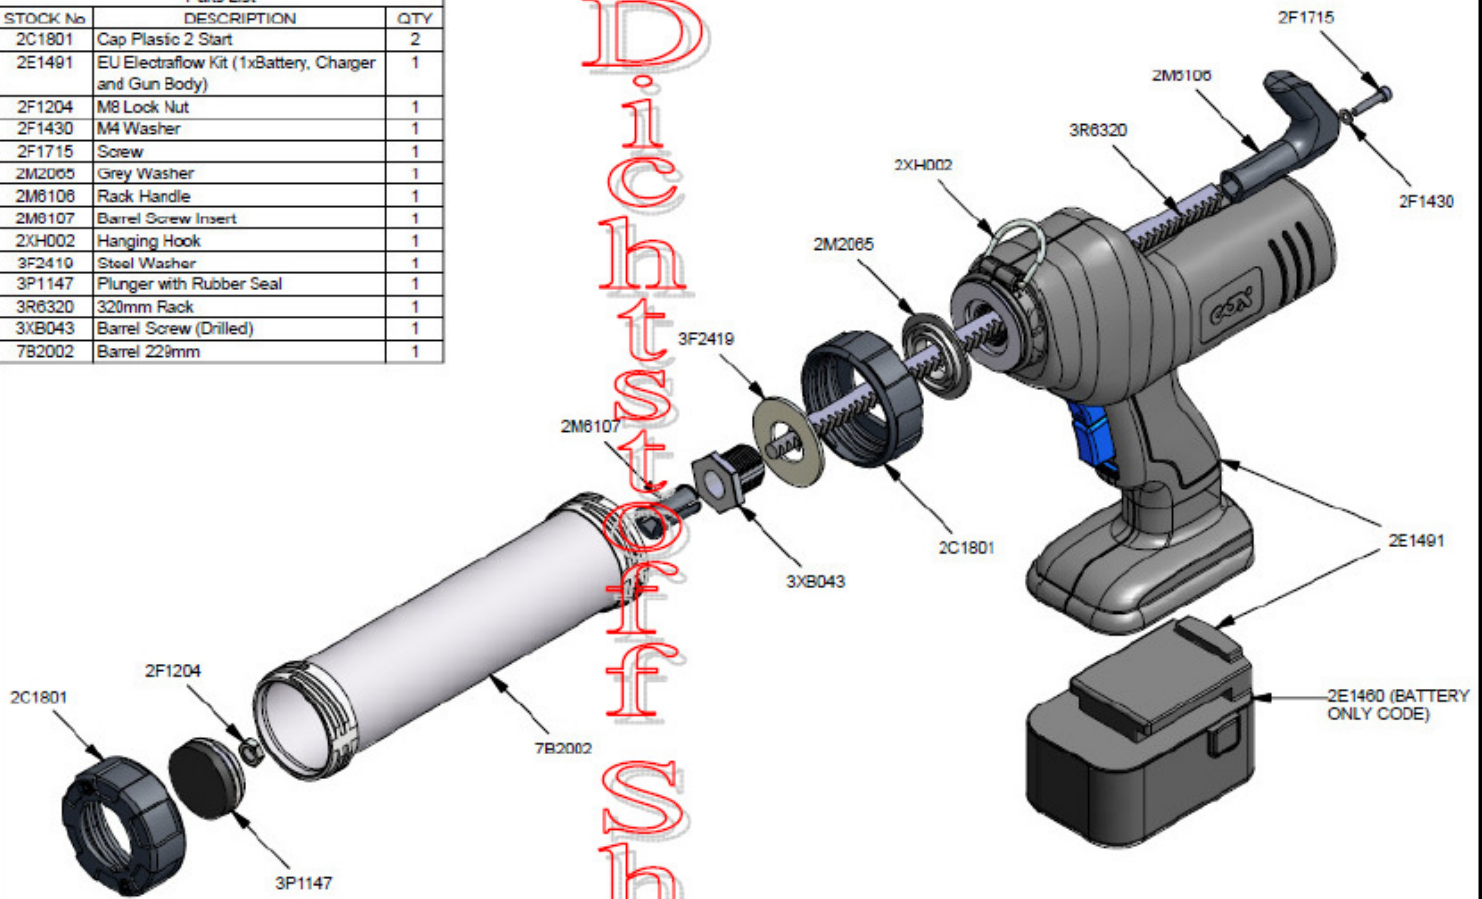

Parts List		
STOCK No	DESCRIPTION	QTY
2C1801	Cap Plastic 2 Start	2
2E1491	EU Electraflow Kit (1xBattery, Charger and Gun Body)	1
2F1204	M8 Lock Nut	1
2F1430	M4 Washer	1
2F1715	Screw	1
2M2065	Grey Washer	1
2M6106	Rack Handle	1
2M6107	Barrel Screw Insert	1
2XH002	Hanging Hook	1
3F2410	Steel Washer	1
3P1147	Plunger with Rubber Seal	1
3R6320	320mm Rack	1
3XB043	Barrel Screw (Drilled)	1
7B2002	Barrel 229mm	1

D. Lichtstofferbohn

HENKEL 310 ELECTRAFLOW COMBI CARTRIDGE

www.pccox.co.uk
sales@pccox.co.uk
TEL:44(0)1635 264500

REV
A

DATE
15/11/2006