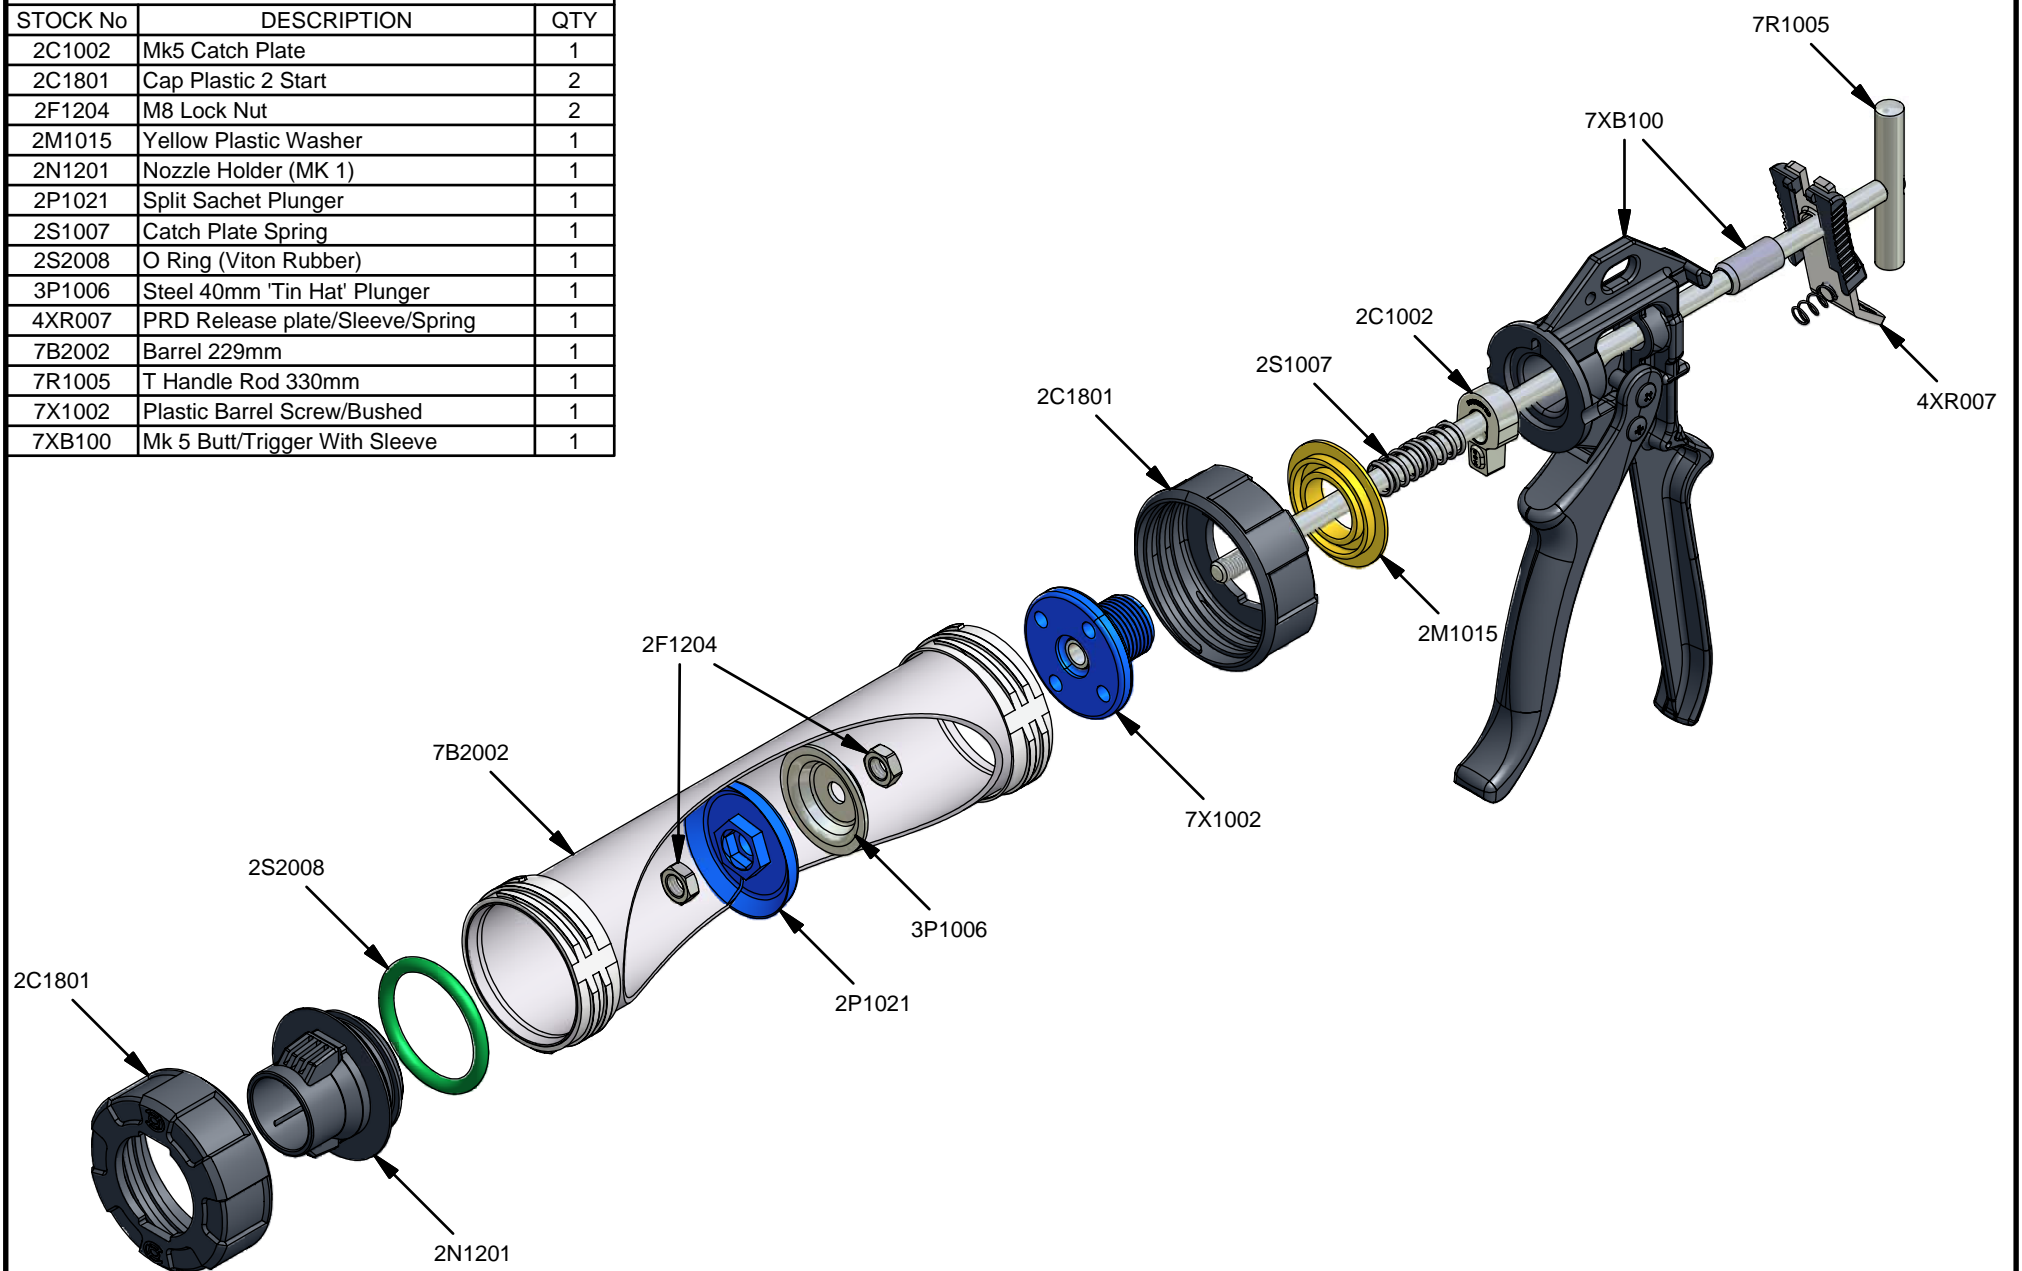

Parts List		
STOCK No	DESCRIPTION	QTY
2C1002	Mk5 Catch Plate	1
2C1801	Cap Plastic 2 Start	2
2F1204	M8 Lock Nut	2
2M1015	Yellow Plastic Washer	1
2N1201	Nozzle Holder (MK 1)	1
2P1021	Split Sachet Plunger	1
2S1007	Catch Plate Spring	1
2S2008	O Ring (Viton Rubber)	1
3P1006	Steel 40mm 'Tin Hat' Plunger	1
4XR007	PRD Release plate/Sleeve/Spring	1
7B2002	Barrel 229mm	1
7R1005	T Handle Rod 330mm	1
7X1002	Plastic Barrel Screw/Bushed	1
7XB100	Mk 5 Butt/Trigger With Sleeve	1

Powerflow Combi 310 Sachet

www.pccox.co.uk
 sales@pccox.co.uk
 TEL:44(0)1635 264500

REV	DATE
D	12/12/2006

Parts List		
STOCK No	DESCRIPTION	QTY
2C1002	Mk5 Catch Plate	1
2C1801	Cap Plastic 2 Start	2
2F1204	M8 Lock Nut	2
2M1015	Yellow Plastic Washer	1
2N1201	Nozzle Holder (MK 1)	1
2P1021	Split Sachet Plunger	1
2S1007	Catch Plate Spring	1
2S2008	O Ring (Viton Rubber)	1
3P1006	Steel 40mm 'Tin Hat' Plunger	1
4XR007	PRD Release plate/Sleeve/Spring	1
7B2002	Barrel 229mm	1
7R1005	T Handle Rod 330mm	1
7X1002	Plastic Barrel Screw/Bushed	1
7XB100	Mk 5 Butt/Trigger With Sleeve	1