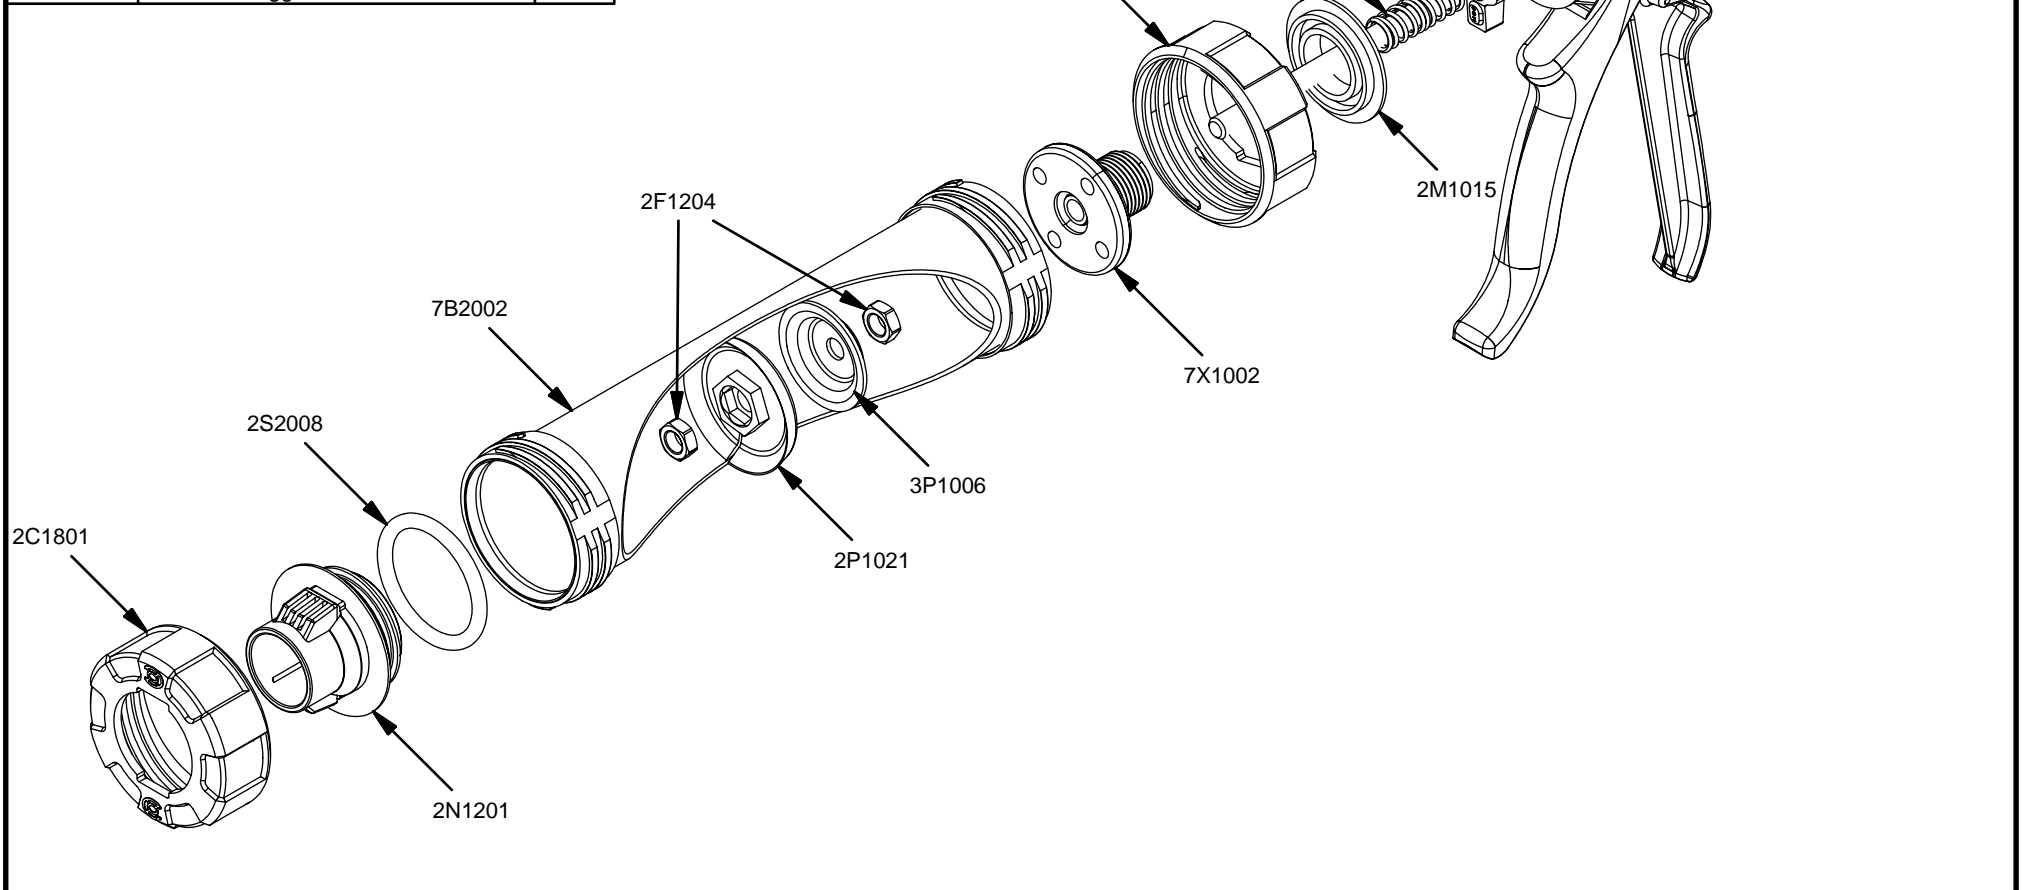

Parts List		
STOCK No	DESCRIPTION	QTY
2C1002	Mk5 Catch Plate	1
2C1801	Cap Plastic 2 Start	2
2F1204	M8 Lock Nut	2
2M1015	Yellow Plastic Washer	1
2N1201	Nozzle Holder (MK 1)	1
2P1021	Split Sachet Plunger	1
2S1007	Catch Plate Spring	1
2S2008	O Ring (Viton Rubber)	1
3P1006	Steel 40mm 'Tin Hat' Plunger	1
4XR007	PRD Release plate/Sleeve/Spring	1
7B2002	Barrel 229mm	1
7R1005	T Handle Rod 330mm	1
7X1002	Plastic Barrel Screw/Bushed	1
7XB100	Mk 5 Butt/Trigger With Sleeve	1

Powerflow Combi 310 Sachet

www.pccox.co.uk
 sales@pccox.co.uk
 TEL:44(0)1635 264500

REV	DATE
D	12/12/2006

Parts List		
STOCK No	DESCRIPTION	QTY
2C1002	Mk5 Catch Plate	1
2C1801	Cap Plastic 2 Start	2
2F1204	M8 Lock Nut	2
2M1015	Yellow Plastic Washer	1
2N1201	Nozzle Holder (MK 1)	1
2P1021	Split Sachet Plunger	1
2S1007	Catch Plate Spring	1
2S2008	O Ring (Viton Rubber)	1
3P1006	Steel 40mm 'Tin Hat' Plunger	1
4XR007	PRD Release plate/Sleeve/Spring	1
7B2002	Barrel 229mm	1
7R1005	T Handle Rod 330mm	1
7X1002	Plastic Barrel Screw/Bushed	1
7XB100	Mk 5 Butt/Trigger With Sleeve	1