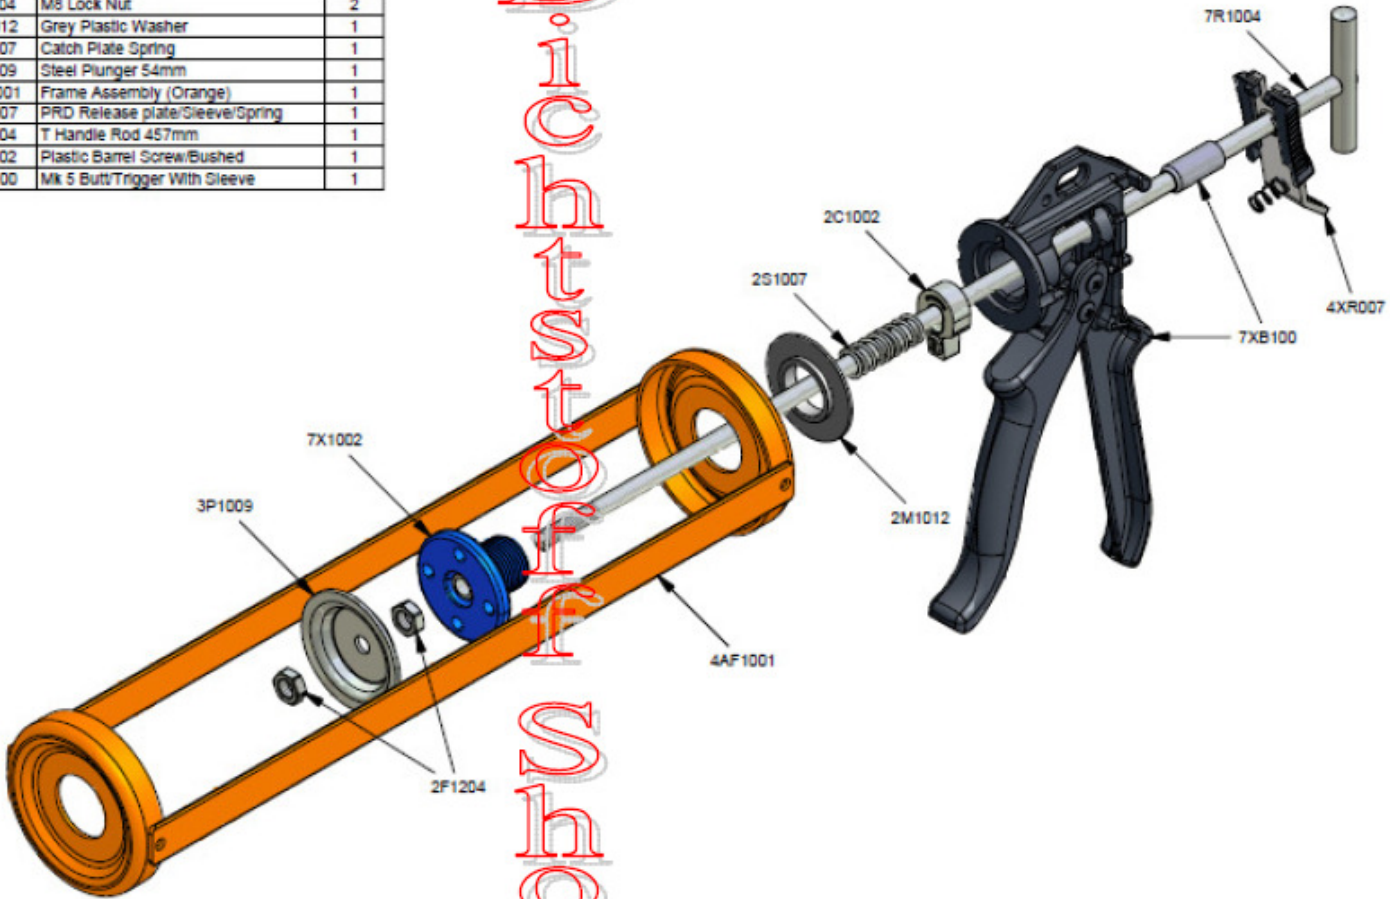

D.ichstrotfrfoshpos

Parts List		
STOCK No	DESCRIPTION	QTY
2C1002	M5 Catch Plate	1
2F1204	M8 Lock Nut	2
2M1012	Grey Plastic Washer	1
2S1007	Catch Plate Spring	1
3P1009	Steel Plunger 54mm	1
4AF1001	Frame Assembly (Orange)	1
4XR007	PRD Release plate/Sleeve/Spring	1
7R1004	T Handle Rod 457mm	1
7X1002	Plastic Barrel Screw/Bushed	1
7XB100	Mk 5 Butt/Trigger With Sleeve	1