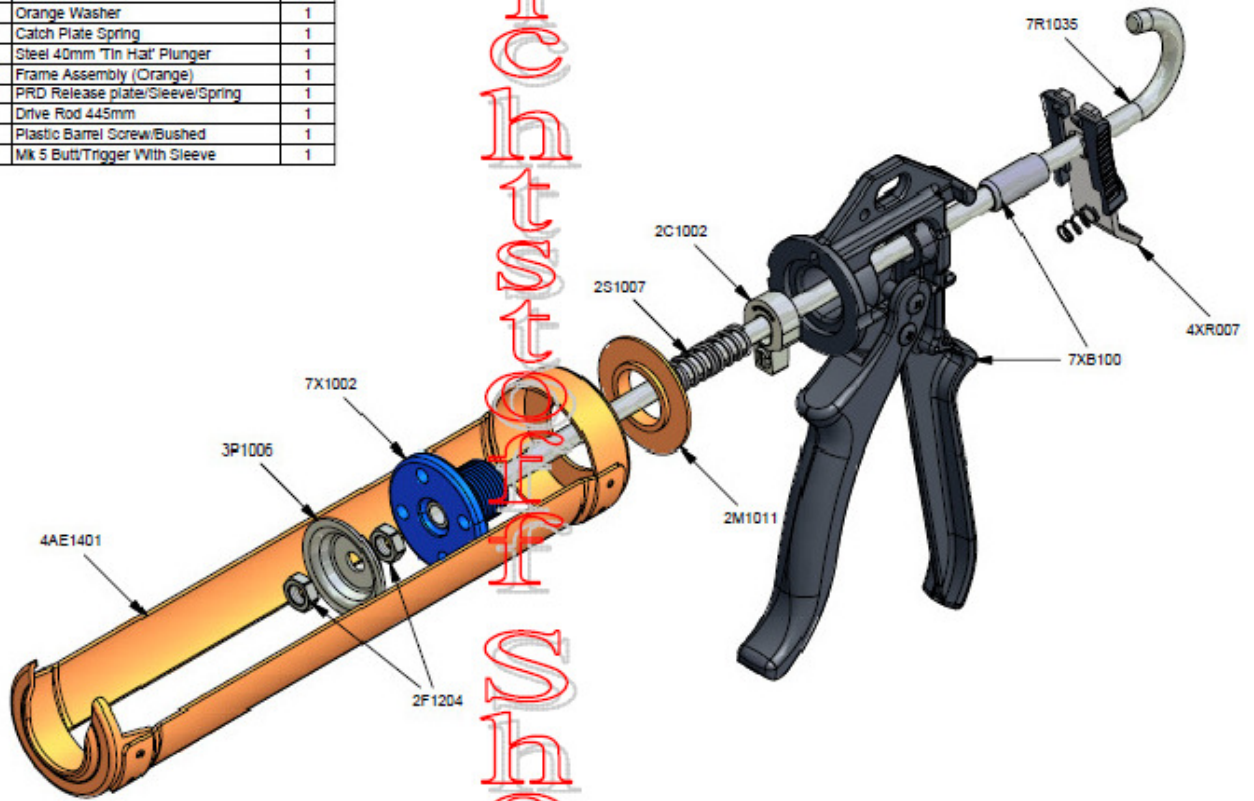

D  
i  
c  
h  
t  
s  
t  
o  
p  
S  
h  
o  
p

Parts List		
STOCK No	DESCRIPTION	QTY
2C1002	Mk5 Catch Plate	1
2F1204	M8 Lock Nut	2
2M1011	Orange Washer	1
2S1007	Catch Plate Spring	1
3P1006	Steel 40mm 'Tin Hat' Plunger	1
4AE1401	Frame Assembly (Orange)	1
4XR007	PRD Release plate/Sleeve/Spring	1
7R1035	Drive Rod 445mm	1
7X1002	Plastic Barrel Screw/Bushed	1
7XB100	Mk 5 Butt/Trigger With Sleeve	1