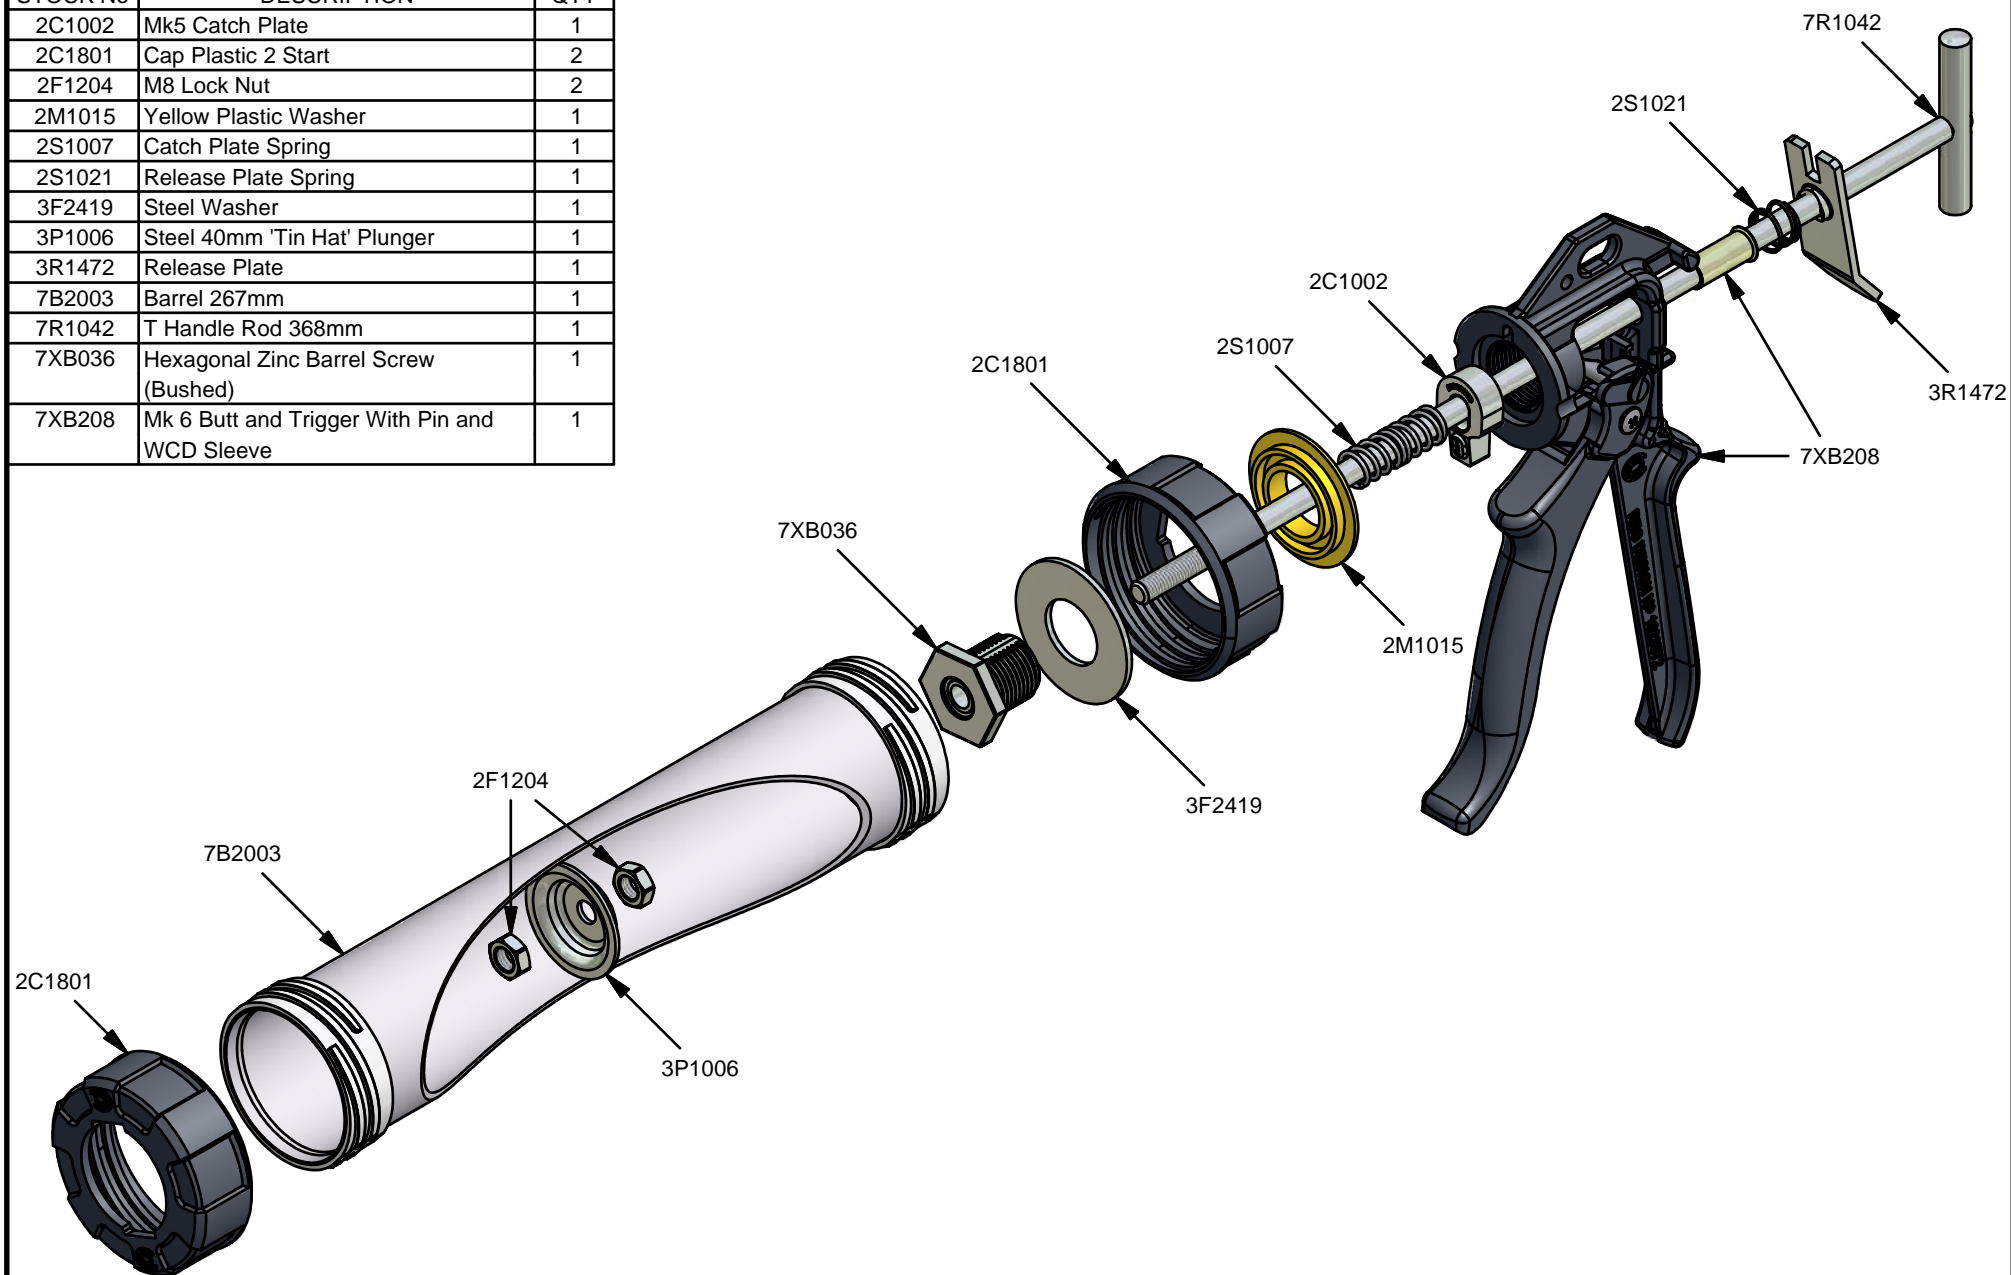

Parts List		
STOCK No	DESCRIPTION	QTY
2C1002	Mk5 Catch Plate	1
2C1801	Cap Plastic 2 Start	2
2F1204	M8 Lock Nut	2
2M1015	Yellow Plastic Washer	1
2S1007	Catch Plate Spring	1
2S1021	Release Plate Spring	1
3F2419	Steel Washer	1
3P1006	Steel 40mm 'Tin Hat' Plunger	1
3R1472	Release Plate	1
7B2003	Barrel 267mm	1
7R1042	T Handle Rod 368mm	1
7XB036	Hexagonal Zinc Barrel Screw (Bushed)	1
7XB208	Mk 6 Butt and Trigger With Pin and WCD Sleeve	1

Powerflow Combi 400 HP Cartridge

www.pccox.co.uk
 sales@pccox.co.uk
 TEL:44(0)1635 264500

REV

DATE

C

04/01/2005

Parts List		
STOCK No	DESCRIPTION	QTY
2C1002	Mk5 Catch Plate	1
2C1801	Cap Plastic 2 Start	2
2F1204	M8 Lock Nut	2
2M1015	Yellow Plastic Washer	1
2S1007	Catch Plate Spring	1
2S1021	Release Plate Spring	1
3F2419	Steel Washer	1
3P1006	Steel 40mm 'Tin Hat' Plunger	1
3R1472	Release Plate	1
7B2003	Barrel 267mm	1
7R1042	T Handle Rod 368mm	1
7XB036	Hexagonal Zinc Barrel Screw (Bushed)	1
7XB208	Mk 6 Butt and Trigger With Pin and WCD Sleeve	1