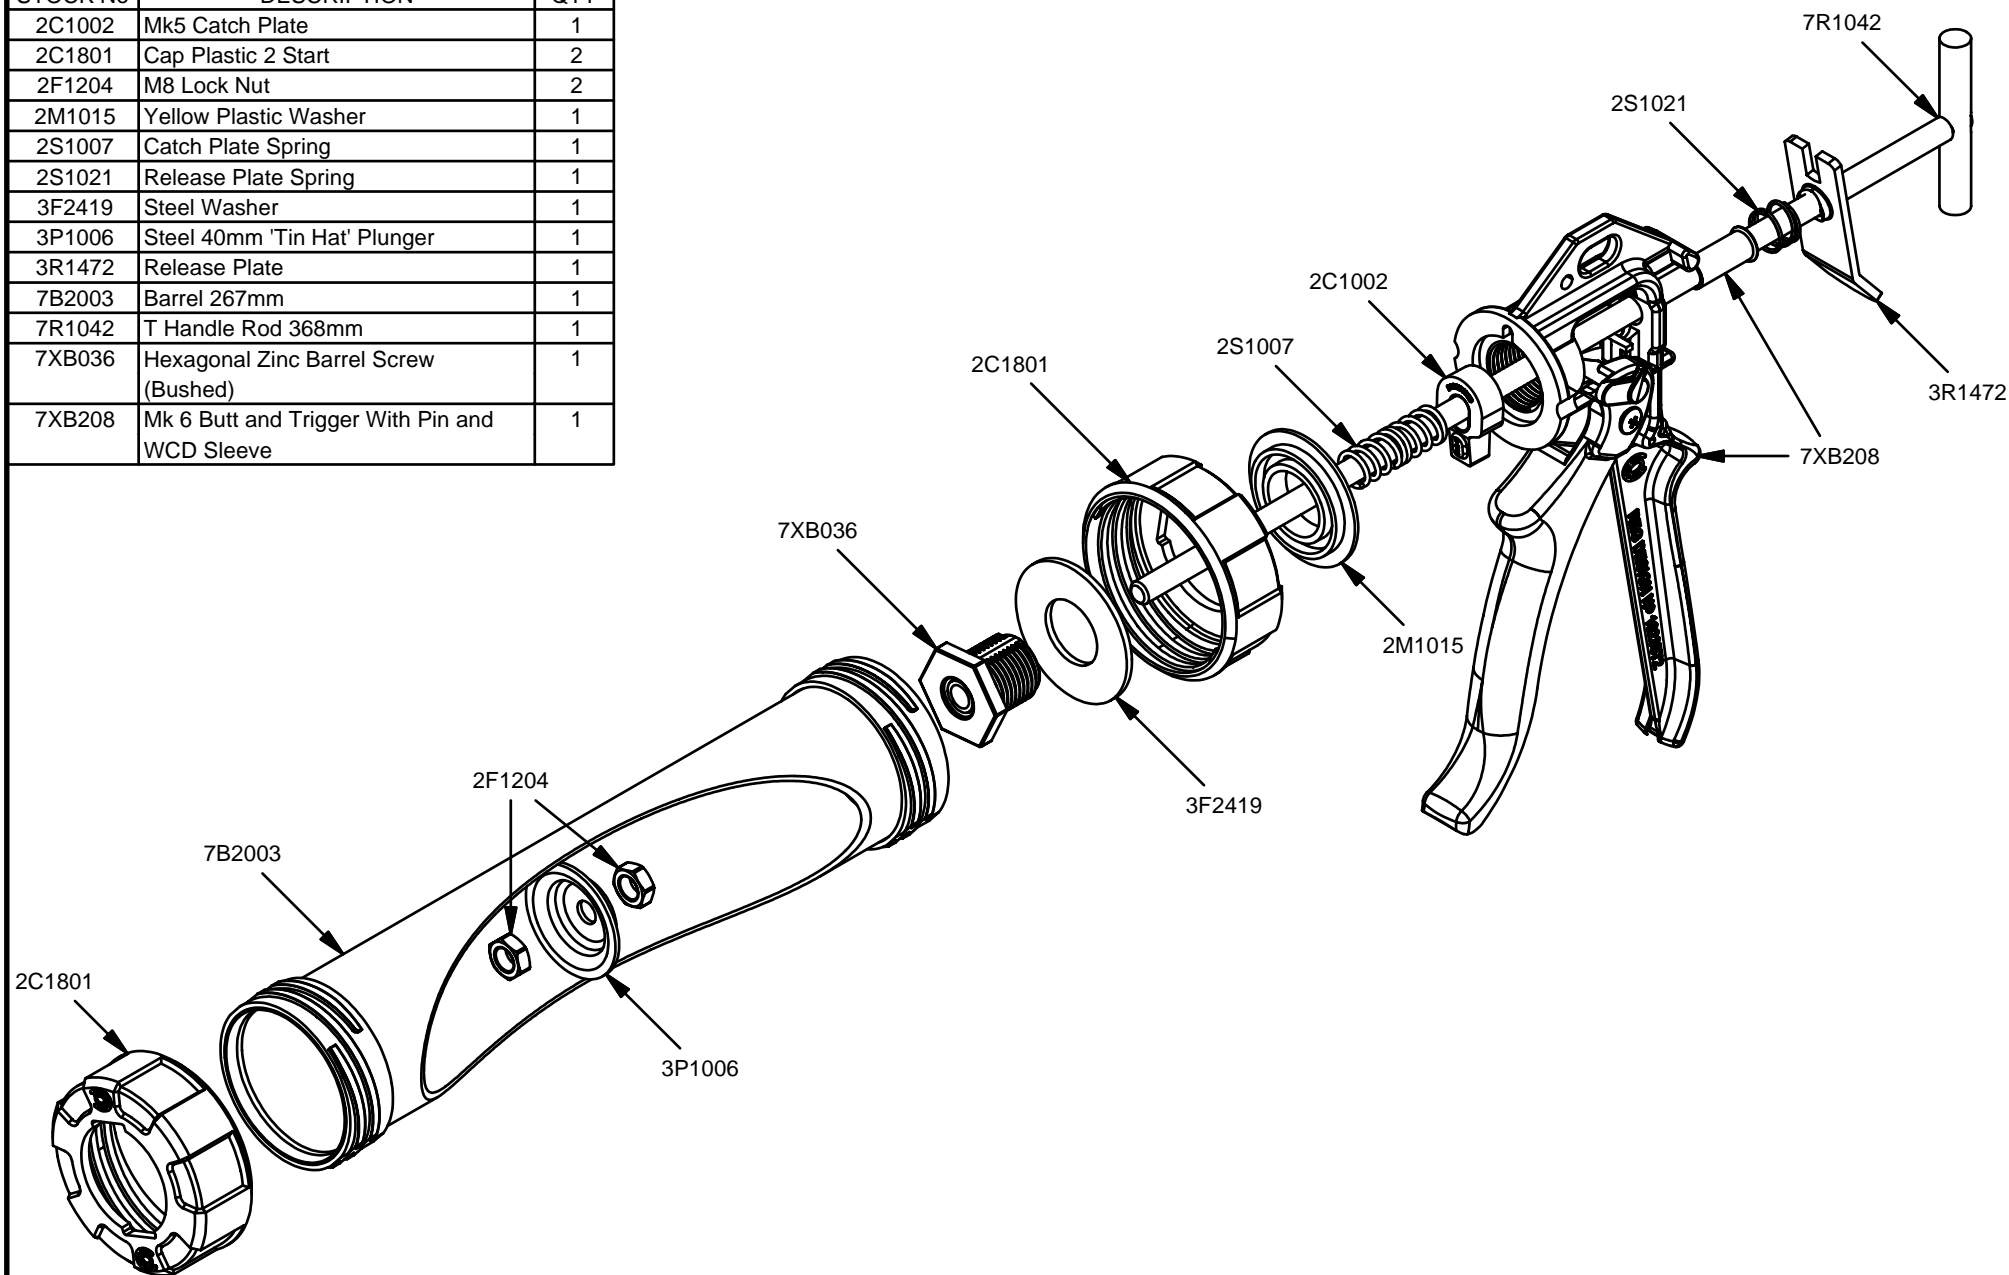

Parts List		
STOCK No	DESCRIPTION	QTY
2C1002	Mk5 Catch Plate	1
2C1801	Cap Plastic 2 Start	2
2F1204	M8 Lock Nut	2
2M1015	Yellow Plastic Washer	1
2S1007	Catch Plate Spring	1
2S1021	Release Plate Spring	1
3F2419	Steel Washer	1
3P1006	Steel 40mm 'Tin Hat' Plunger	1
3R1472	Release Plate	1
7B2003	Barrel 267mm	1
7R1042	T Handle Rod 368mm	1
7XB036	Hexagonal Zinc Barrel Screw (Bushed)	1
7XB208	Mk 6 Butt and Trigger With Pin and WCD Sleeve	1

Powerflow Combi 400 HP Cartridge

www.pccox.co.uk
 sales@pccox.co.uk
 TEL:44(0)1635 264500

REV

DATE

C

04/01/2005

Parts List		
STOCK No	DESCRIPTION	QTY
2C1002	Mk5 Catch Plate	1
2C1801	Cap Plastic 2 Start	2
2F1204	M8 Lock Nut	2
2M1015	Yellow Plastic Washer	1
2S1007	Catch Plate Spring	1
2S1021	Release Plate Spring	1
3F2419	Steel Washer	1
3P1006	Steel 40mm 'Tin Hat' Plunger	1
3R1472	Release Plate	1
7B2003	Barrel 267mm	1
7R1042	T Handle Rod 368mm	1
7XB036	Hexagonal Zinc Barrel Screw (Bushed)	1
7XB208	Mk 6 Butt and Trigger With Pin and WCD Sleeve	1