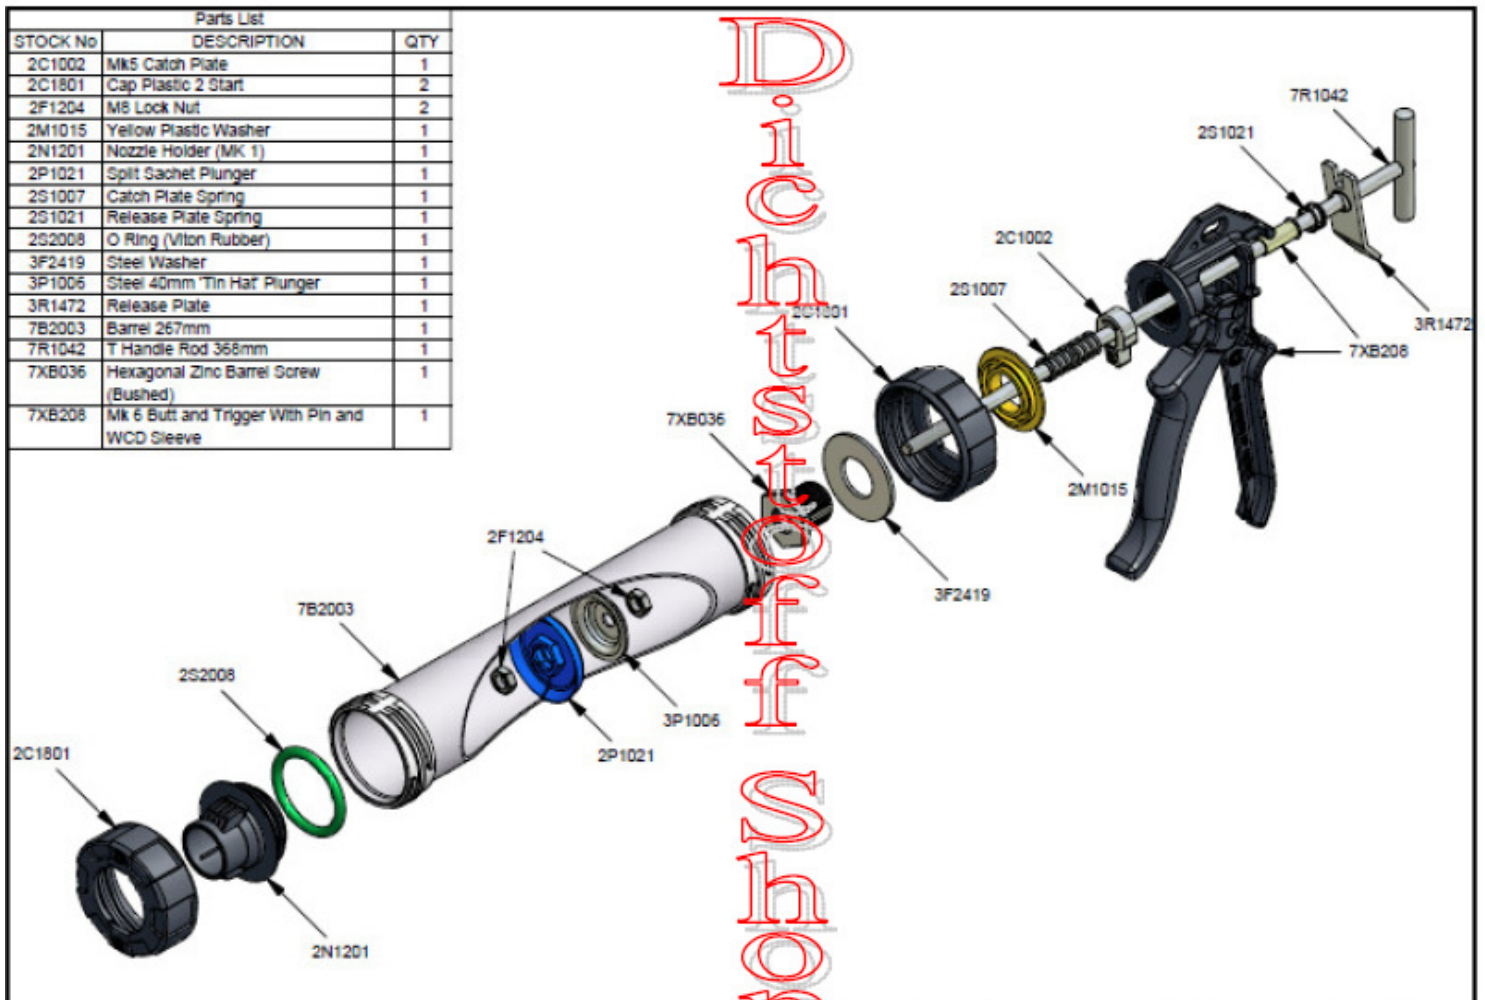

Parts List		
STOCK No	DESCRIPTION	QTY
2C1002	Mk5 Catch Plate	1
2C1801	Cap Plastic 2 Start	2
2F1204	M6 Lock Nut	2
2M1015	Yellow Plastic Washer	1
2N1201	Nozzle Holder (MK 1)	1
2P1021	Split Sachet Plunger	1
2S1007	Catch Plate Spring	1
2S1021	Release Plate Spring	1
2S2008	O Ring (Viton Rubber)	1
3F2419	Steel Washer	1
3P1006	Steel 40mm "Tin Hat" Plunger	1
3R1472	Release Plate	1
7B2003	Barrel 267mm	1
7R1042	T Handle Rod 368mm	1
7XB036	Hexagonal Zinc Barrel Screw (Bushed)	1
7XB208	Mk 6 Butt and Trigger With Pin and WCD Sleeve	1