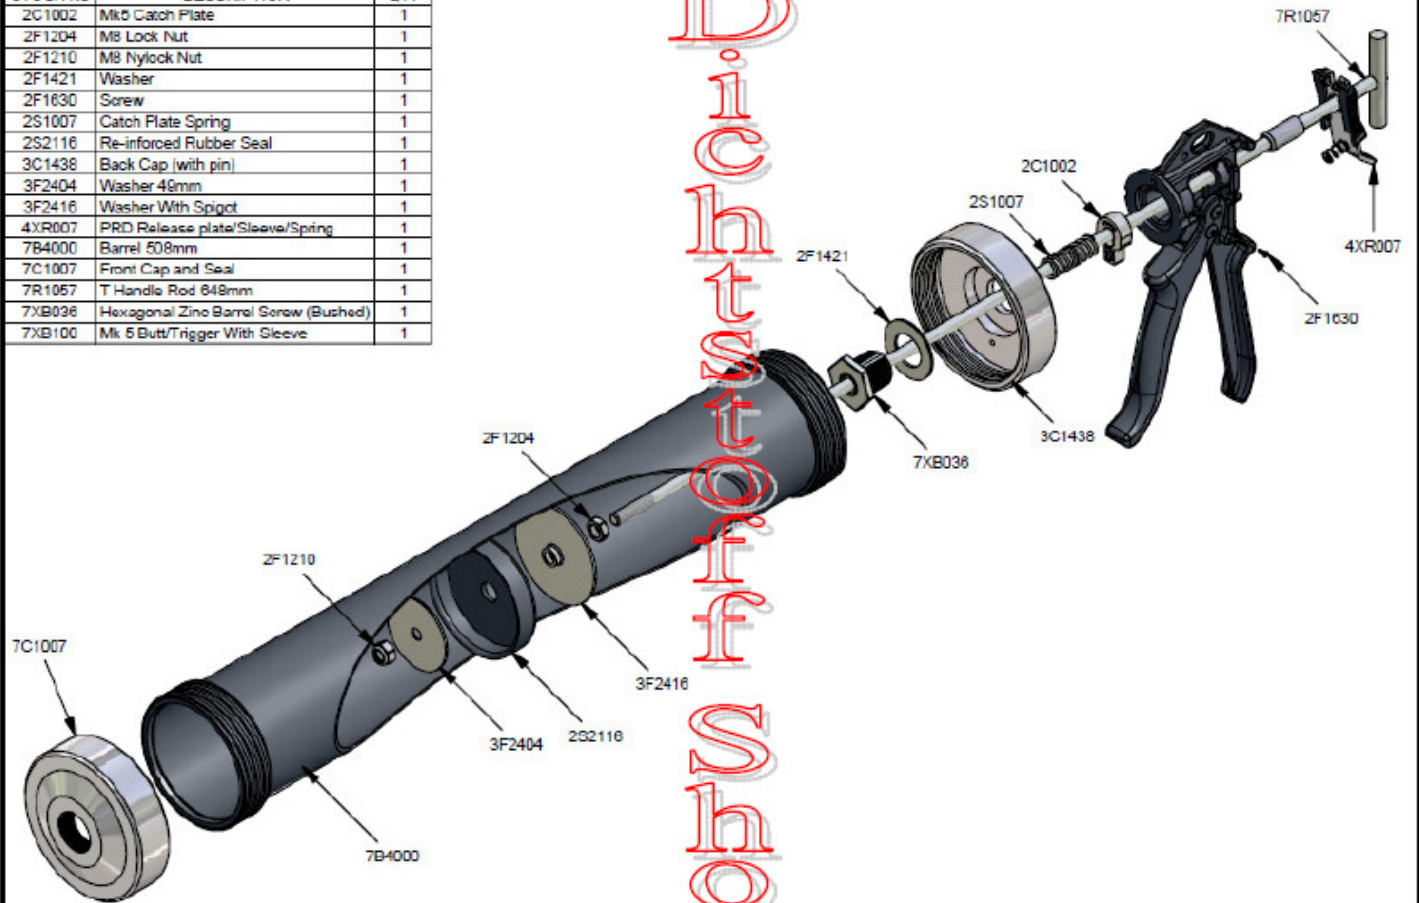

Parts List		
STOCK No	DESCRIPTION	QTY
2C1002	Mk5 Catch Plate	1
2F1204	M8 Lock Nut	1
2F1210	M8 Nylock Nut	1
2F1421	Washer	1
2F1630	Screw	1
2S1007	Catch Plate Spring	1
2S2116	Re-inforced Rubber Seal	1
3C1438	Back Cap (with pin)	1
3F2404	Washer 49mm	1
3F2416	Washer With Spigot	1
4XR007	PRO Release plate/Sleeve/Spring	1
7B4000	Barrel 508mm	1
7C1007	Front Cap and Seal	1
7R1067	T Handle Rod 649mm	1
7XB036	Hexagonal Zinc Barrel Screw (Bushed)	1
7XB100	Mk 5 Butt/Trigger With Sleeve	1