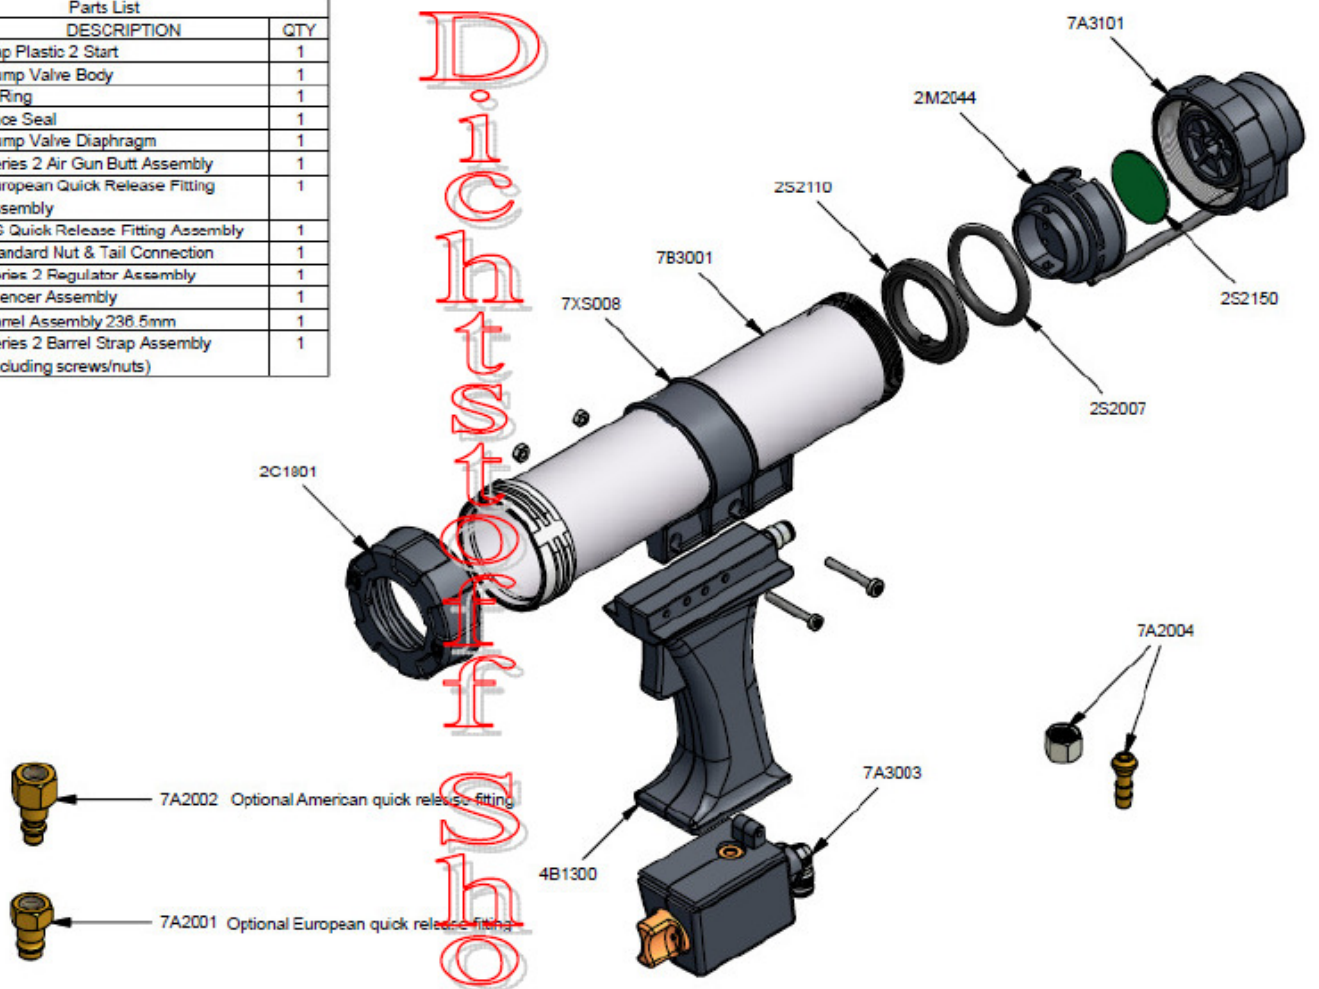

| Parts List |  |     |
|------------|--|-----|
| STOCK No   | DESCRIPTION  | QTY |
| 2C1801     | Cap Plastic 2 Start                                    | 1   |
| 2M2044     | Dump Valve Body  | 1   |
| 2S2007     | O Ring   | 1   |
| 2S2110     | Face Seal  | 1   |
| 2S2150     | Dump Valve Diaphragm                                   | 1   |
| 4B1300     | Series 2 Air Gun Butt Assembly                         | 1   |
| 7A2001     | European Quick Release Fitting Assembly                | 1   |
| 7A2002     | US Quick Release Fitting Assembly                      | 1   |
| 7A2004     | Standard Nut & Tail Connection                         | 1   |
| 7A3003     | Series 2 Regulator Assembly                            | 1   |
| 7A3101     | Silencer Assembly                                      | 1   |
| 7B3001     | Barrel Assembly 238.5mm                                | 1   |
| 7XS008     | Series 2 Barrel Strap Assembly (including screws/nuts) | 1   |