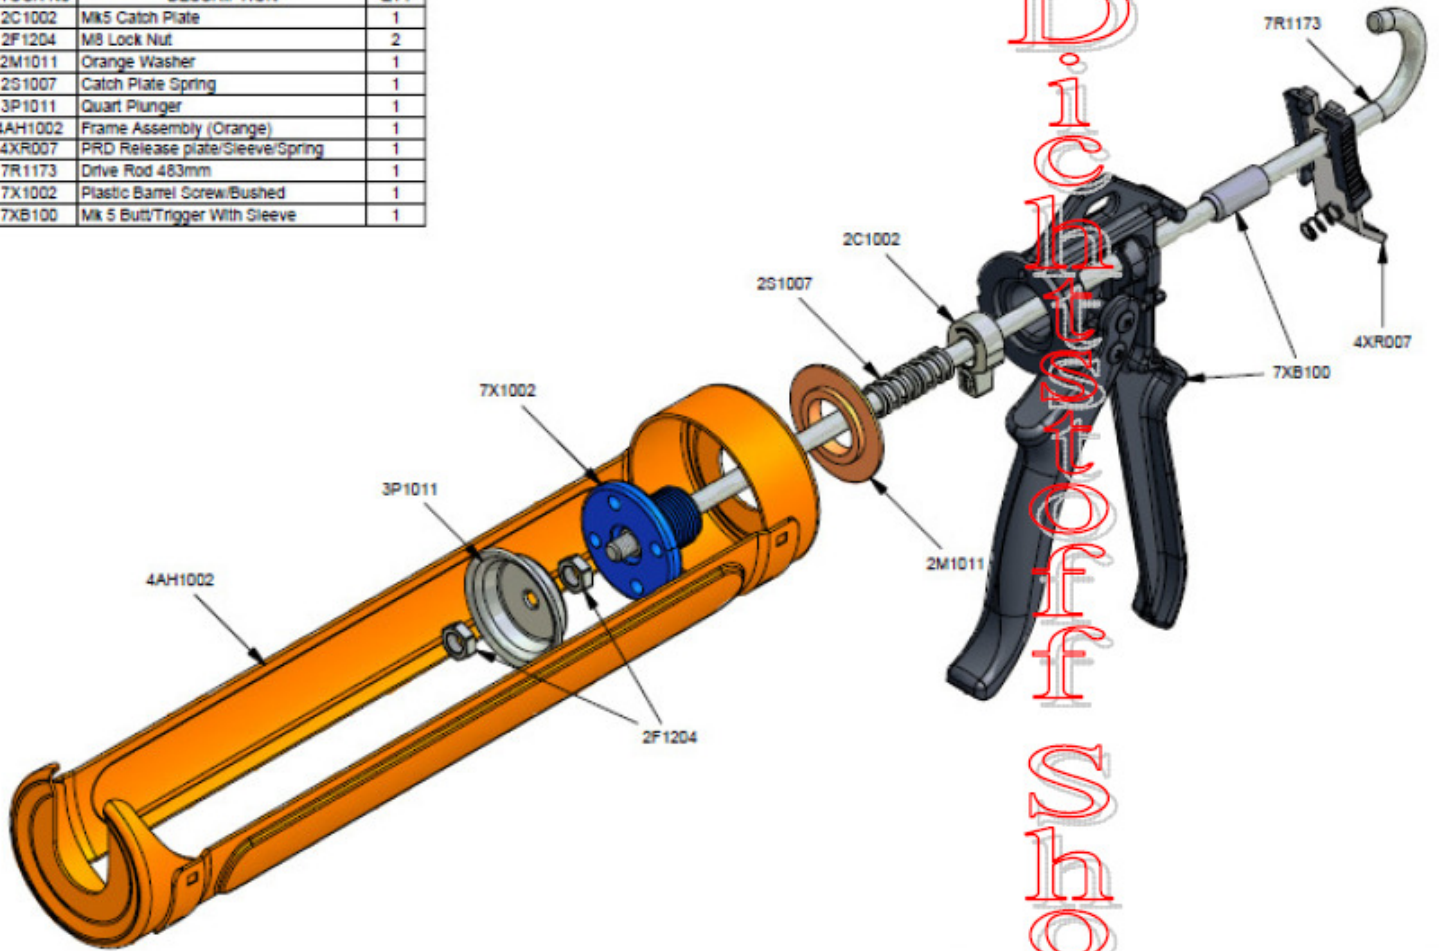

Parts List		
STOCK No	DESCRIPTION	QTY
2C1002	Mk5 Catch Plate	1
2F1204	M8 Lock Nut	2
2M1011	Orange Washer	1
2S1007	Catch Plate Spring	1
3P1011	Quart Plunger	1
4AH1002	Frame Assembly (Orange)	1
4XR007	PRD Release plate/Sleeve/Spring	1
7R1173	Drive Rod 483mm	1
7X1002	Plastic Barrel Screw/Bushed	1
7XB100	Mk 5 Butt/Trigger With Sleeve	1