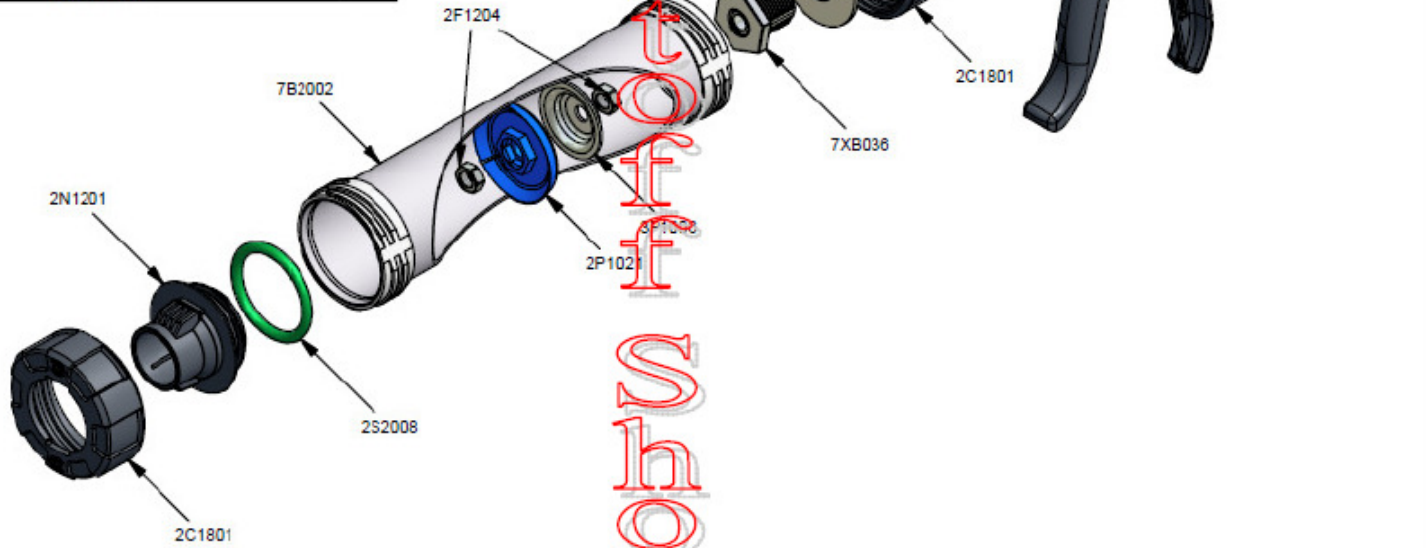

Parts List		
STOCK No	DESCRIPTION	QTY
2C1002	Mk6 Catch Plate	1
2C1801	Cap Plastic 2 Start	2
2F1204	M8 Lock Nut	2
2M1015	Yellow Plastic Washer	1
2N1201	Nozzle Holder (MK 1)	1
2P1021	Split Sachet Plunger	1
2S1007	Catch Plate Spring	1
2S1021	Release Plate Spring	1
2S2008	O Ring (Viton Rubber)	1
3F2419	Steel Washer	1
3P1006	Steel 40mm 'Tin Hat' Plunger	1
3R1472	Release Plate	1
7B2002	Barrel 229mm	1
7R1005	T Handle Rod 330mm	1
7XB036	Hexagonal Zinc Barrel Screw (Bushed)	1
7XB208	Mk 6 Butt and Trigger With Pin and WCD Sleeve	1