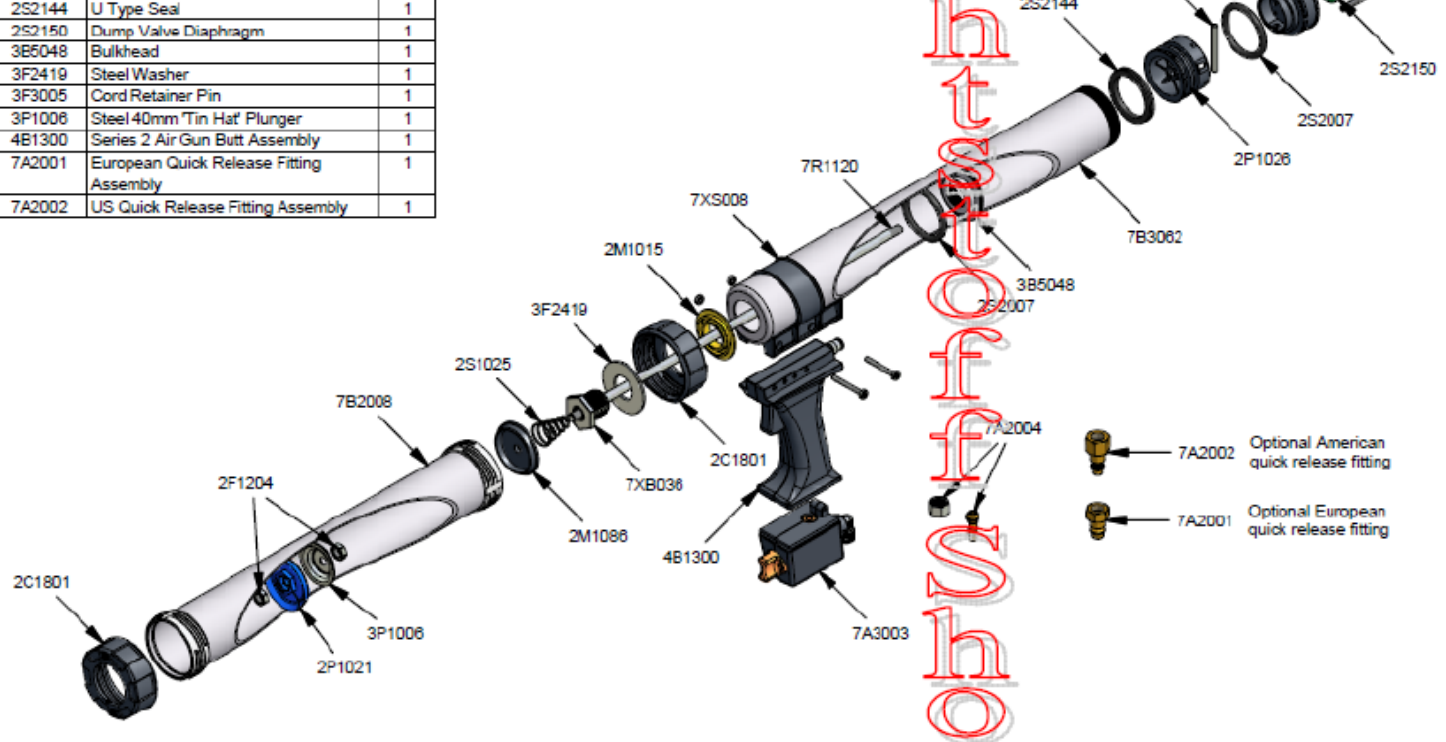

Parts List		
STOCK No	DESCRIPTION	QTY
2C1801	Cap Plastic 2 Start	2
2F1204	M8 Lock Nut	2
2M1015	Yellow Plastic Washer	1
2M1088	Cartridge Locator	1
2M2044	Dump Valve Body	1
2P1021	Split Sachet Plunger	1
2P1026	Series 2 Piston Body	1
2S1025	Cartridge Locator Spring	1
2S2007	O Ring	2
2S2144	U Type Seal	1
2S2150	Dump Valve Diaphragm	1
3B5048	Bulkhead	1
3F2419	Steel Washer	1
3F3005	Cord Retainer Pin	1
3P1006	Steel 40mm 'Tin Hat' Plunger	1
4B1300	Series 2 Air Gun Butt Assembly	1
7A2001	European Quick Release Fitting Assembly	1
7A2002	US Quick Release Fitting Assembly	1

Parts List		
STOCK No	DESCRIPTION	QTY
7A2004	Standard Nut & Tail Connection	1
7A3003	Series 2 Regulator Assembly	1
7A3101	Silencer Assembly	1
7B2008	Barrel 375mm	1
7B3062	Rear Barrel 423mm	1
7R1120	Rod 287mm	1
7XB036	Hexagonal Zinc Barrel Screw (Bushed)	1
7XS008	Series 2 Barrel Strap Assembly (including screws/nuts)	1