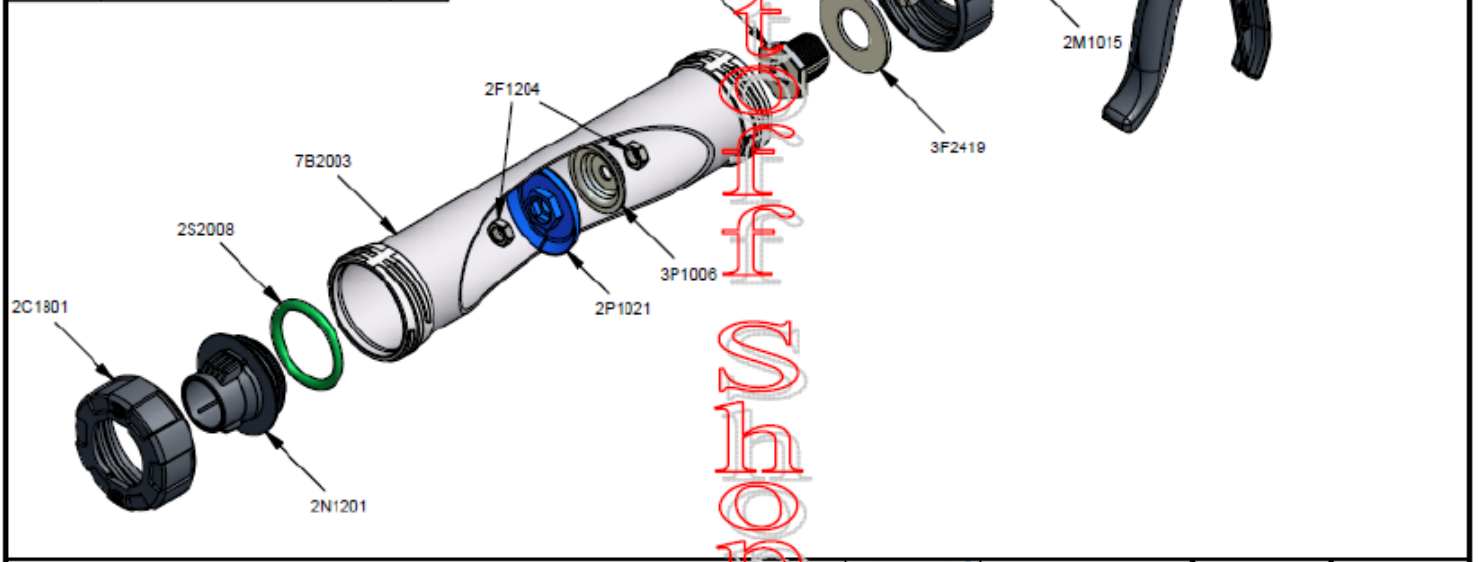

Parts List		
STOCK No	DESCRIPTION	QTY
2C1002	Mk5 Catch Plate	1
2C1801	Cap Plastic 2 Start	2
2F1204	M8 Lock Nut	2
2M1015	Yellow Plastic Washer	1
2N1201	Nozzle Holder (MK 1)	1
2F1021	Split Sachel Plunger	1
2S1007	Catch Plate Spring	1
2S1021	Release Plate Spring	1
2S2008	O Ring (Viton Rubber)	1
3F2419	Steel Washer	1
3P1006	Steel 40mm 'Tin Hat' Plunger	1
3R1472	Release Plate	1
7B2003	Barrel 267mm	1
7R1042	T Handle Rod 368mm	1
7XB036	Hexagonal Zinc Barrel Screw (Bushed)	1
7XB208	Mk 6 Butt and Trigger With Pin and WCD Sleeve	1