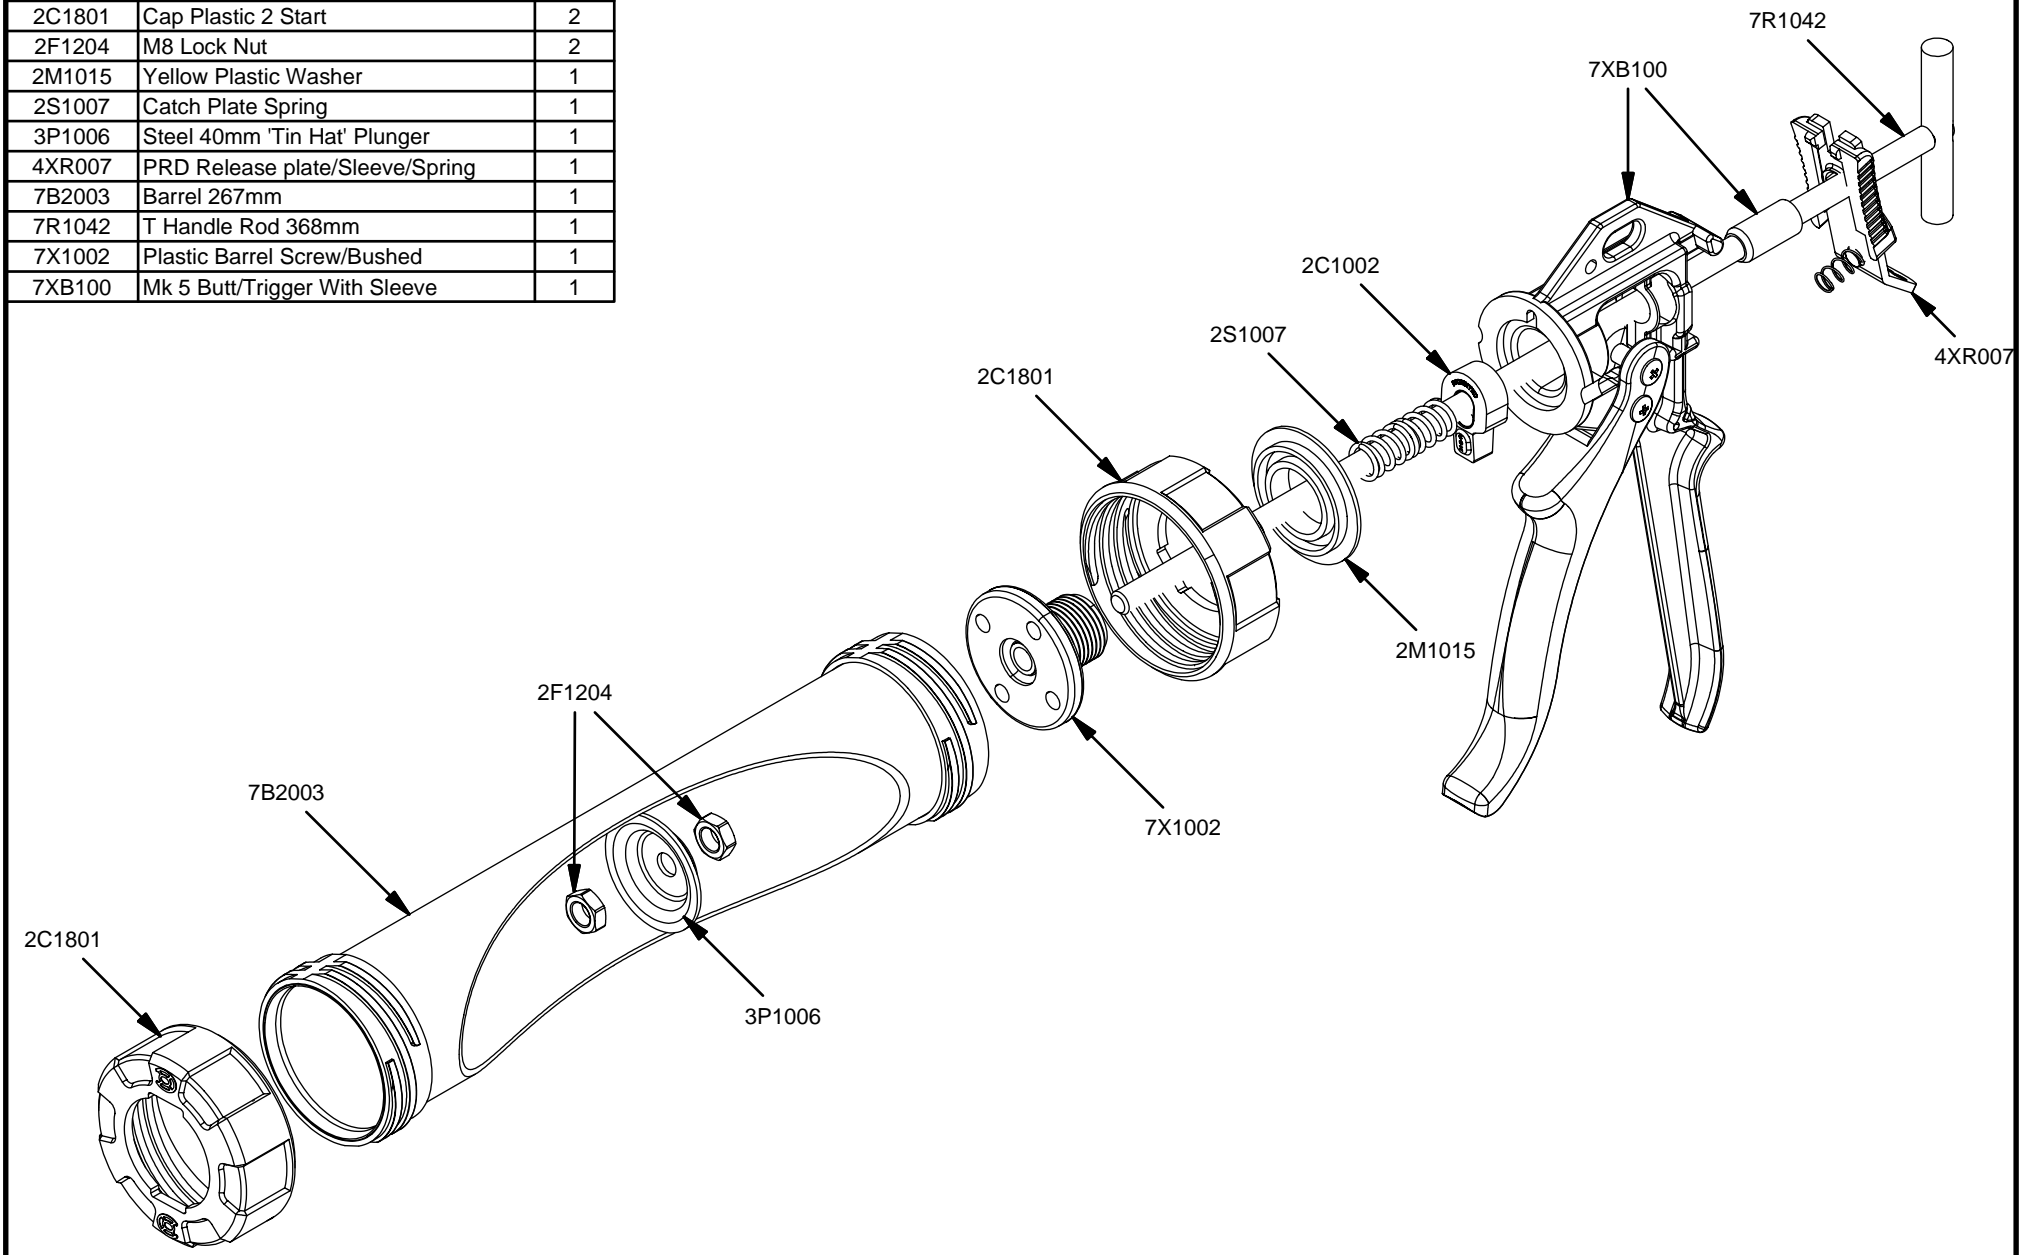

Parts List		
STOCK No	DESCRIPTION	QTY
2C1002	Mk5 Catch Plate	1
2C1801	Cap Plastic 2 Start	2
2F1204	M8 Lock Nut	2
2M1015	Yellow Plastic Washer	1
2S1007	Catch Plate Spring	1
3P1006	Steel 40mm 'Tin Hat' Plunger	1
4XR007	PRD Release plate/Sleeve/Spring	1
7B2003	Barrel 267mm	1
7R1042	T Handle Rod 368mm	1
7X1002	Plastic Barrel Screw/Bushed	1
7XB100	Mk 5 Butt/Trigger With Sleeve	1

# Powerflow Combi 400 Cartridge

www.pccox.co.uk  
 sales@pccox.co.uk  
 TEL:44(0)1635 264500

REV	DATE
D	12/12/2006

Parts List		
STOCK No	DESCRIPTION	QTY
2C1002	Mk5 Catch Plate	1
2C1801	Cap Plastic 2 Start	2
2F1204	M8 Lock Nut	2
2M1015	Yellow Plastic Washer	1
2S1007	Catch Plate Spring	1
3P1006	Steel 40mm 'Tin Hat' Plunger	1
4XR007	PRD Release plate/Sleeve/Spring	1
7B2003	Barrel 267mm	1
7R1042	T Handle Rod 368mm	1
7X1002	Plastic Barrel Screw/Bushed	1
7XB100	Mk 5 Butt/Trigger With Sleeve	1