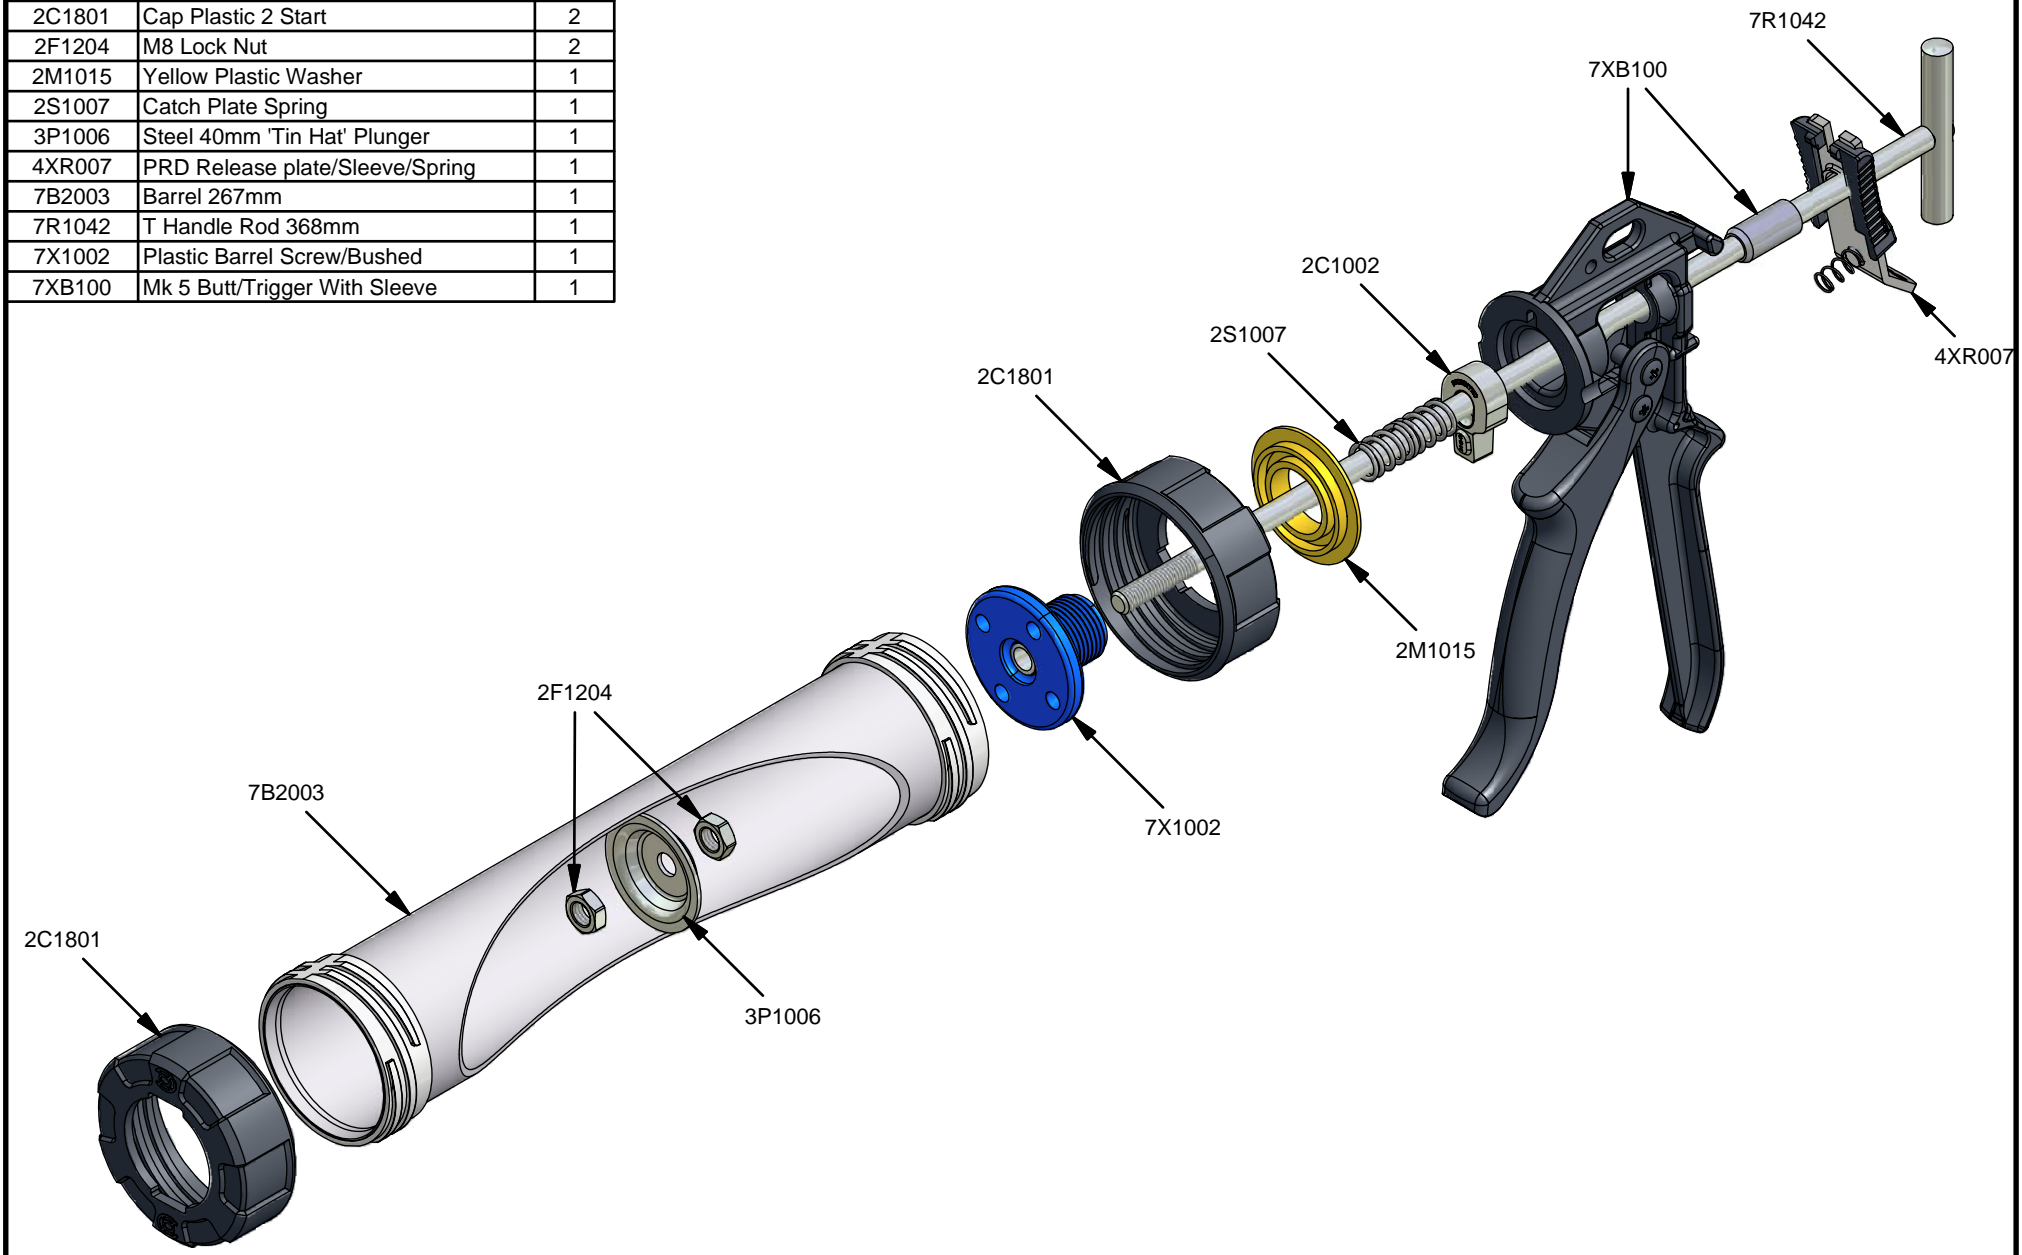

Parts List		
STOCK No	DESCRIPTION	QTY
2C1002	Mk5 Catch Plate	1
2C1801	Cap Plastic 2 Start	2
2F1204	M8 Lock Nut	2
2M1015	Yellow Plastic Washer	1
2S1007	Catch Plate Spring	1
3P1006	Steel 40mm 'Tin Hat' Plunger	1
4XR007	PRD Release plate/Sleeve/Spring	1
7B2003	Barrel 267mm	1
7R1042	T Handle Rod 368mm	1
7X1002	Plastic Barrel Screw/Bushed	1
7XB100	Mk 5 Butt/Trigger With Sleeve	1

# Powerflow Combi 400 Cartridge

www.pccox.co.uk  
 sales@pccox.co.uk  
 TEL:44(0)1635 264500

REV	DATE
D	12/12/2006

Parts List		
STOCK No	DESCRIPTION	QTY
2C1002	Mk5 Catch Plate	1
2C1801	Cap Plastic 2 Start	2
2F1204	M8 Lock Nut	2
2M1015	Yellow Plastic Washer	1
2S1007	Catch Plate Spring	1
3P1006	Steel 40mm 'Tin Hat' Plunger	1
4XR007	PRD Release plate/Sleeve/Spring	1
7B2003	Barrel 267mm	1
7R1042	T Handle Rod 368mm	1
7X1002	Plastic Barrel Screw/Bushed	1
7XB100	Mk 5 Butt/Trigger With Sleeve	1