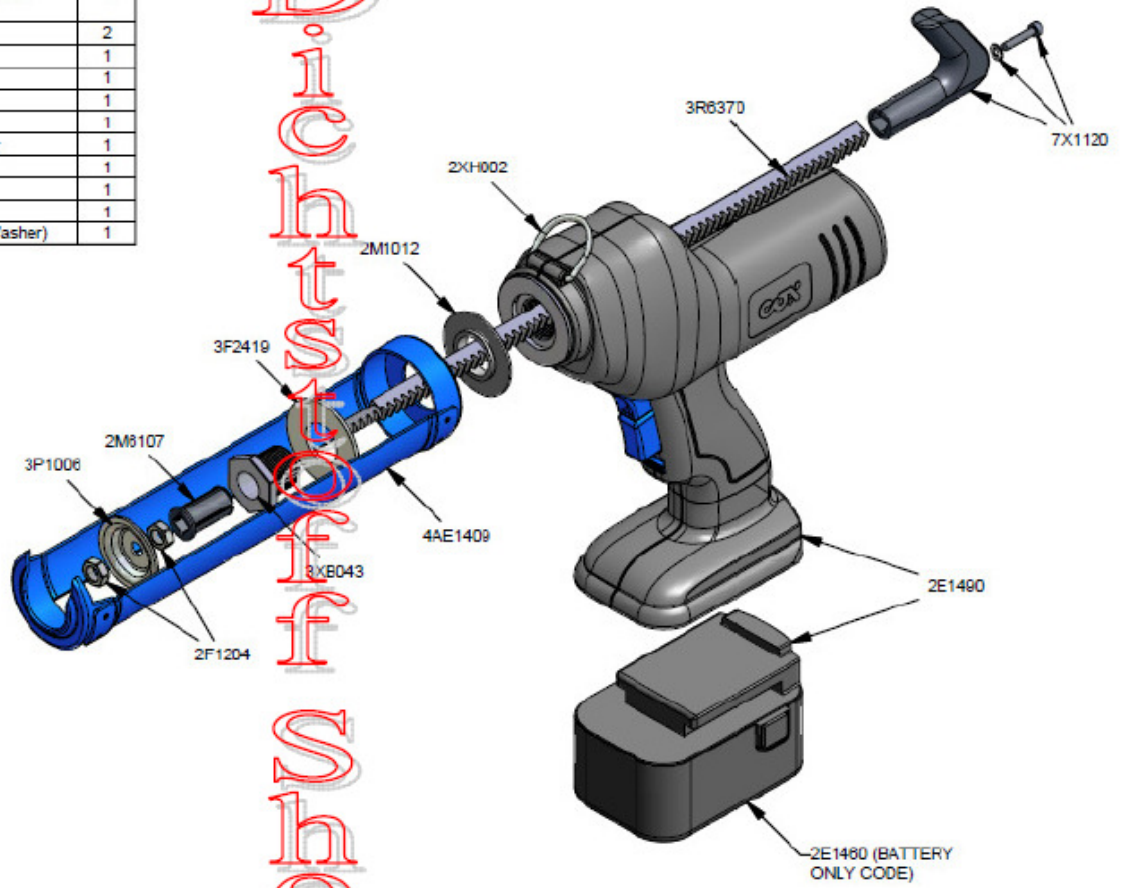

Parts List		
STOCK No	DESCRIPTION	QTY
2E1490	EU Electroflow Kit (2 x Batteries, Charger and Gun Body)	1
2F1204	M8 Lock Nut	2
2M1012	Grey Plastic Washer	1
2M8107	Barrel Screw Insert	1
2XH002	Hanging Hook	1
3F2419	Steel Washer	1
3P1006	Steel 40mm 'Tin Hat' Plunger	1
3R8370	Rack 370mm	1
3XB043	Barrel Screw (Drilled)	1
4AE1400	Frame Assembly	1
7X1120	Hande (Including Screw & Washer)	1