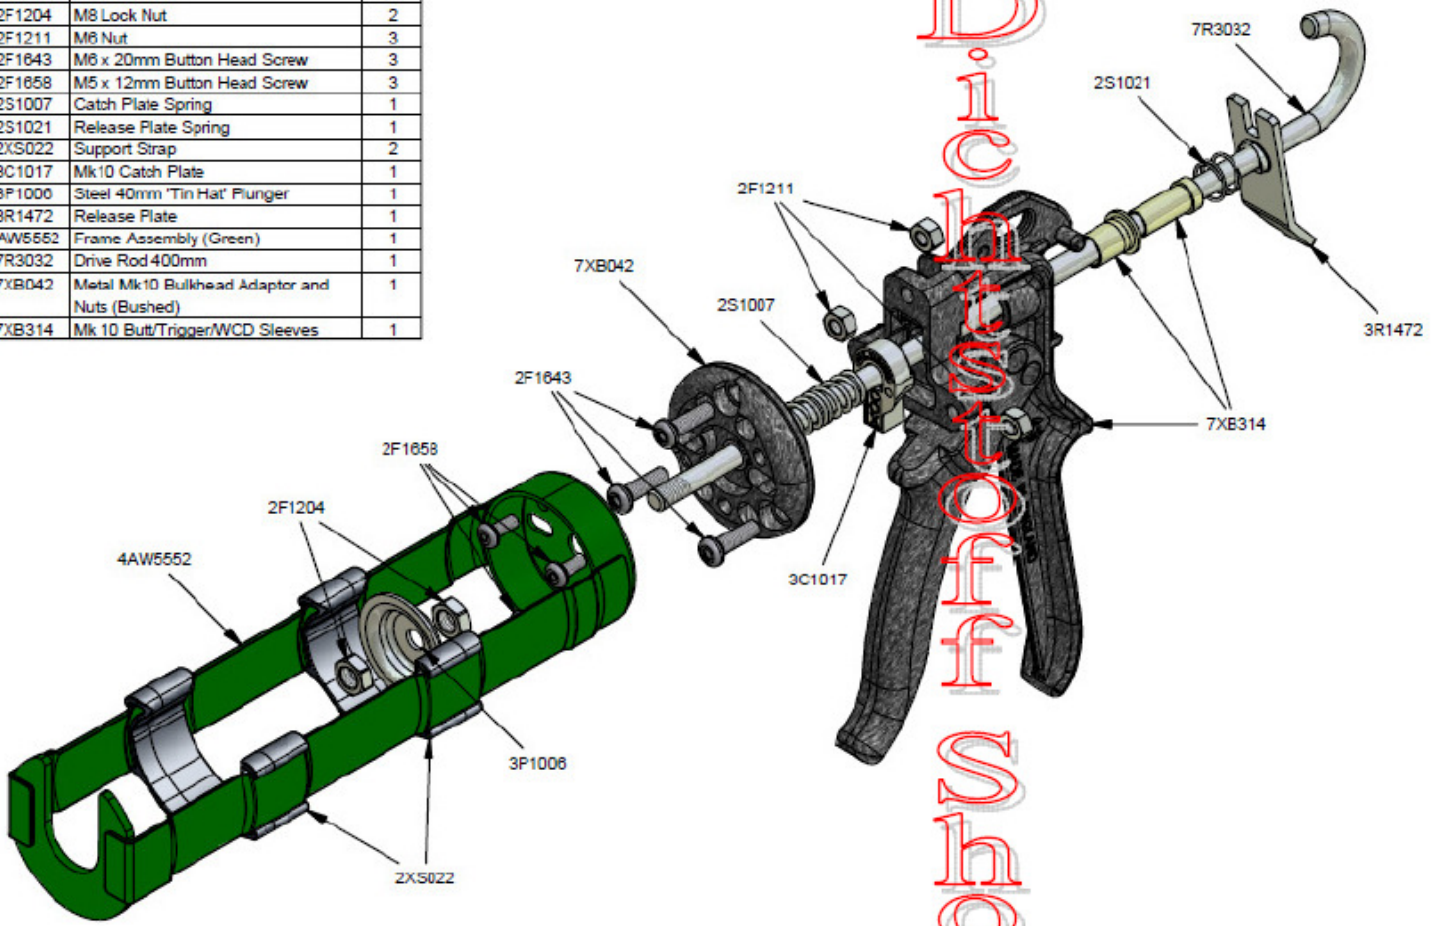

Parts List		
STOCK No	DESCRIPTION	QTY
2F1204	M8 Lock Nut	2
2F1211	M6 Nut	3
2F1643	M6 x 20mm Button Head Screw	3
2F1658	M5 x 12mm Button Head Screw	3
2S1007	Catch Plate Spring	1
2S1021	Release Plate Spring	1
2XS022	Support Strap	2
3C1017	Mk10 Catch Plate	1
3P1000	Steel 40mm 'Tin Hat' Plunger	1
3R1472	Release Plate	1
4AW5552	Frame Assembly (Green)	1
7R3032	Drive Rod 400mm	1
7XB042	Metal Mk10 Bulkhead Adaptor and Nuts (Bushed)	1
7XB314	Mk 10 Butt/Trigger/WCD Sleeves	1