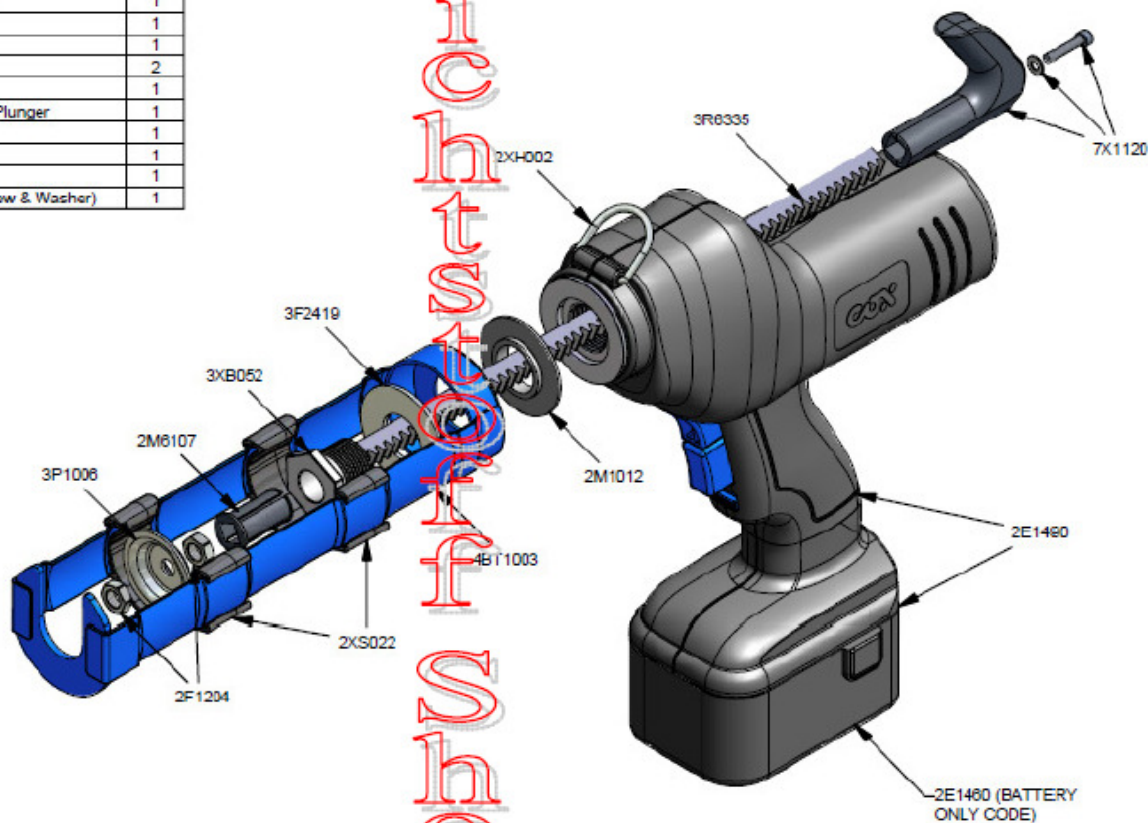

Parts List		
STOCK No	DESCRIPTION	QTY
2E1480	EU Electraflow Kit (2 x Batteries, Charger and Gun Body)	1
2F1204	M8 Lock Nut	2
2M1012	Grey Plastic Washer	1
2M6107	Barrel Screw Insert	1
2XH002	Hanging Hook	1
2XS022	Support Strap	2
3F2419	Steel Washer	1
3P1006	Steel 40mm Tin Hat Plunger	1
3R6335	Rack 335mm	1
3XB052	Barrel Screw	1
4BT1003	Frame Assembly	1
7X1120	Handle (Including Screw & Washer)	1

ELECTRAFLOW CARTRIDGE 310

www.pccox.co.uk  
 sales@pccox.co.uk  
 TEL:44(0)1635 264500

REV	DATE
B	01/03/2007