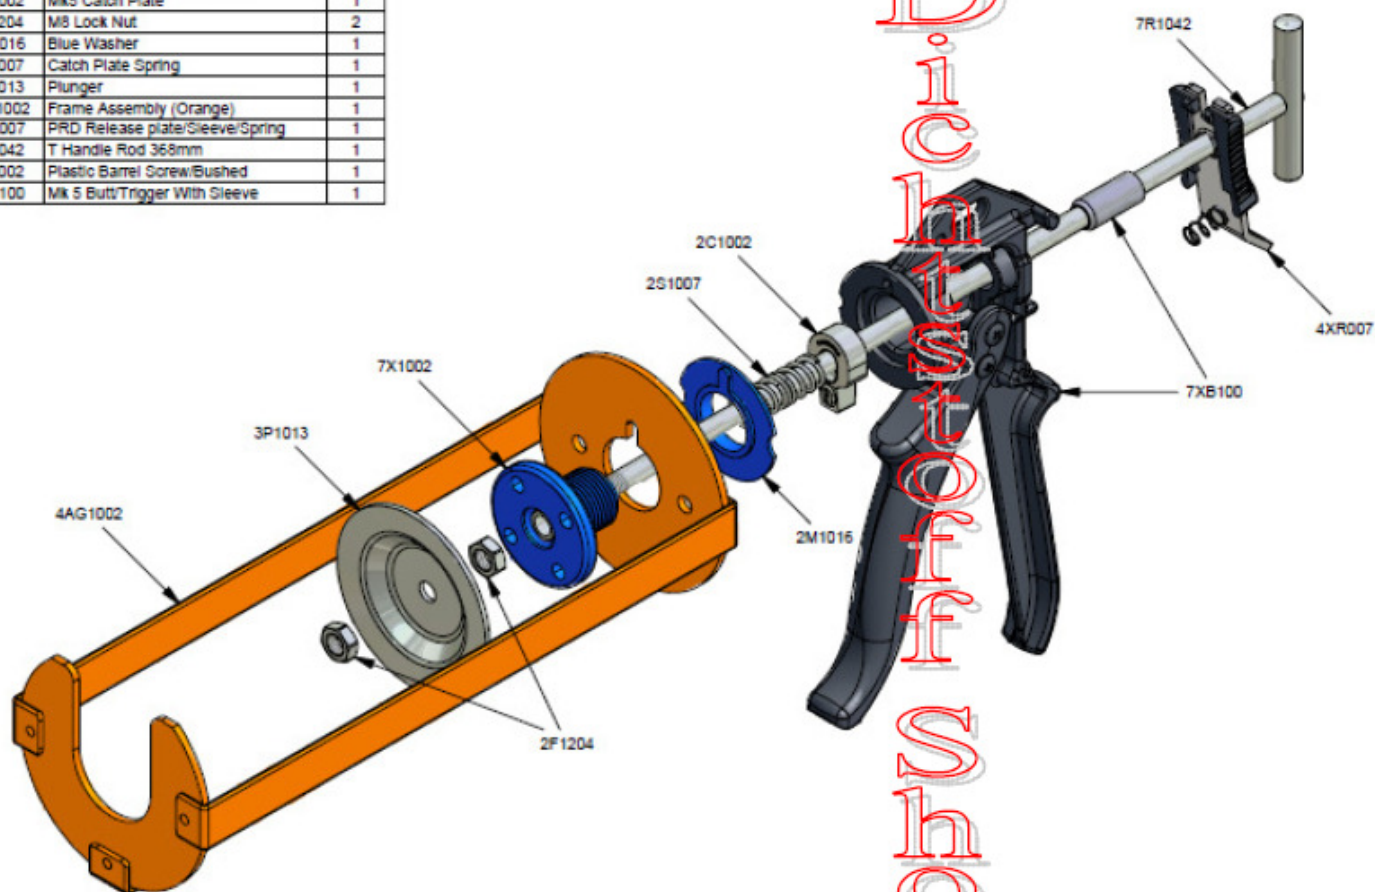

Parts List		
STOCK No	DESCRIPTION	QTY
2C1002	Mk5 Catch Plate	1
2F1204	M8 Lock Nut	2
2M1016	Blue Washer	1
2S1007	Catch Plate Spring	1
3P1013	Plunger	1
4AG1002	Frame Assembly (Orange)	1
4XR007	PRD Release plate/Sleeve/Spring	1
7R1042	T Handle Rod 368mm	1
7X1002	Plastic Barrel Screw/Bushed	1
7XB100	Mk 5 Butt/Trigger With Sleeve	1