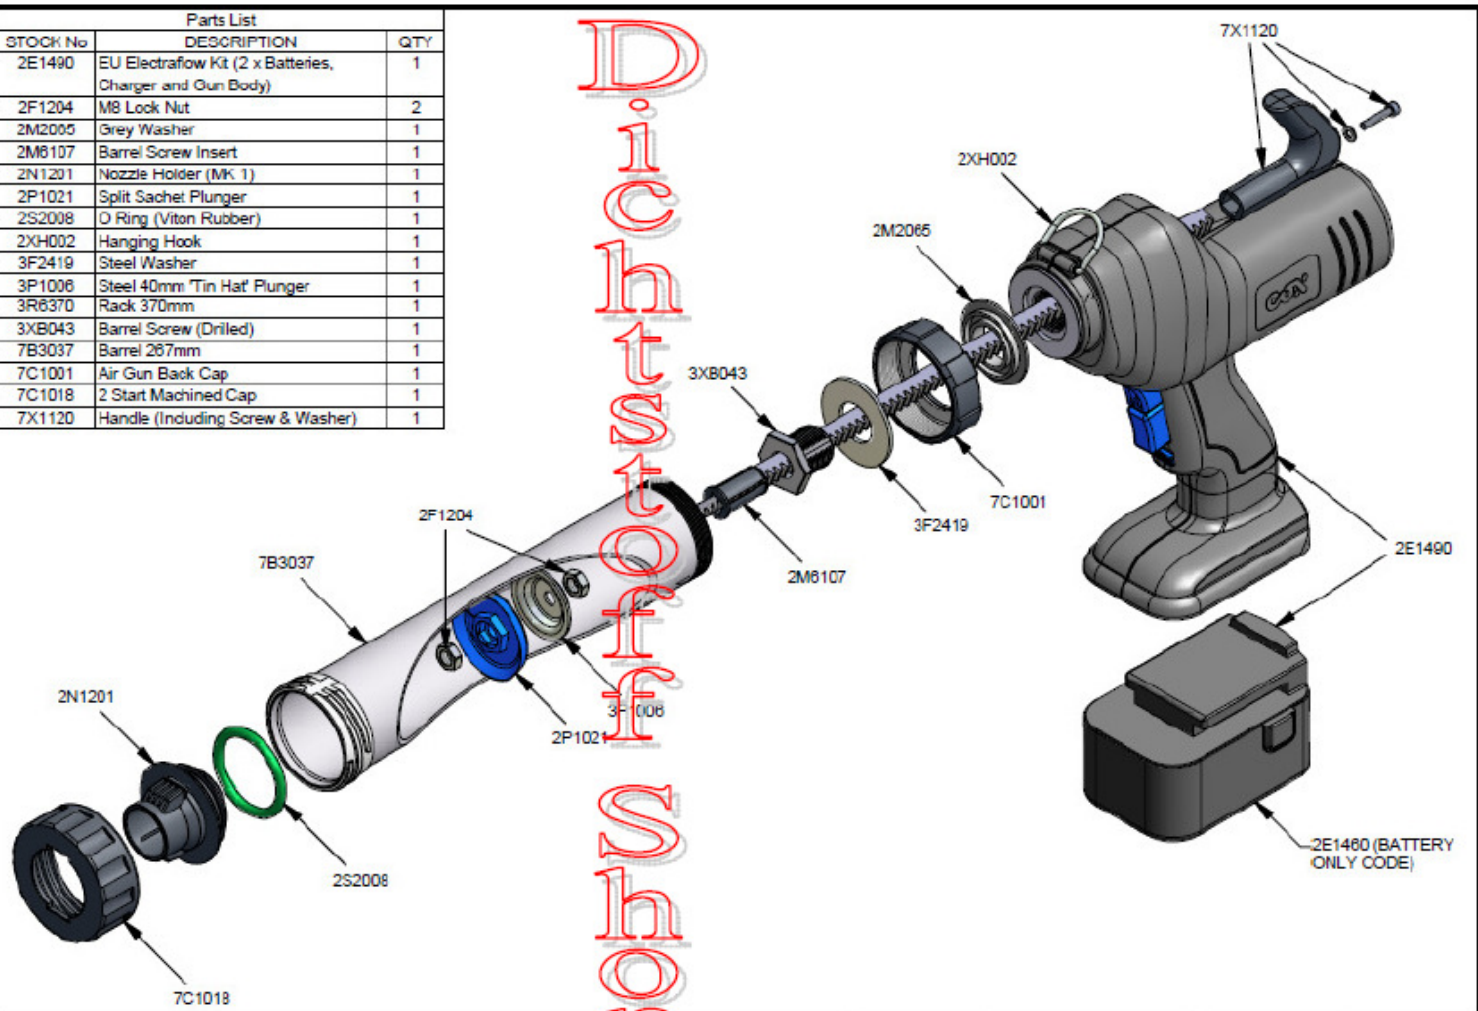

Parts List		
STOCK No	DESCRIPTION	QTY
2E1490	EU Electraflow Kit (2 x Batteries, Charger and Gun Body)	1
2F1204	M8 Lock Nut	2
2M2065	Grey Washer	1
2M8107	Barrel Screw Insert	1
2N1201	Nozzle Holder (MK 1)	1
2P1021	Split Sachet Plunger	1
2S2008	O Ring (Viton Rubber)	1
2XH002	Hanging Hook	1
3F2419	Steel Washer	1
3P1006	Steel 40mm Tin Hat Plunger	1
3R6370	Rack 370mm	1
3XB043	Barrel Screw (Drilled)	1
7B3037	Barrel 267mm	1
7C1001	Air Gun Back Cap	1
7C1018	2 Start Machined Cap	1
7X1120	Handle (Including Screw & Washer)	1

D
i
c
h
t
s
t
o
r
y
S
h
o
p

ELECTRAFLOW COMBI SACHET

www.pccox.co.uk
sales@pccox.co.uk
TEL:44(0)1635 264500

REV	DATE
A	16/11/2006