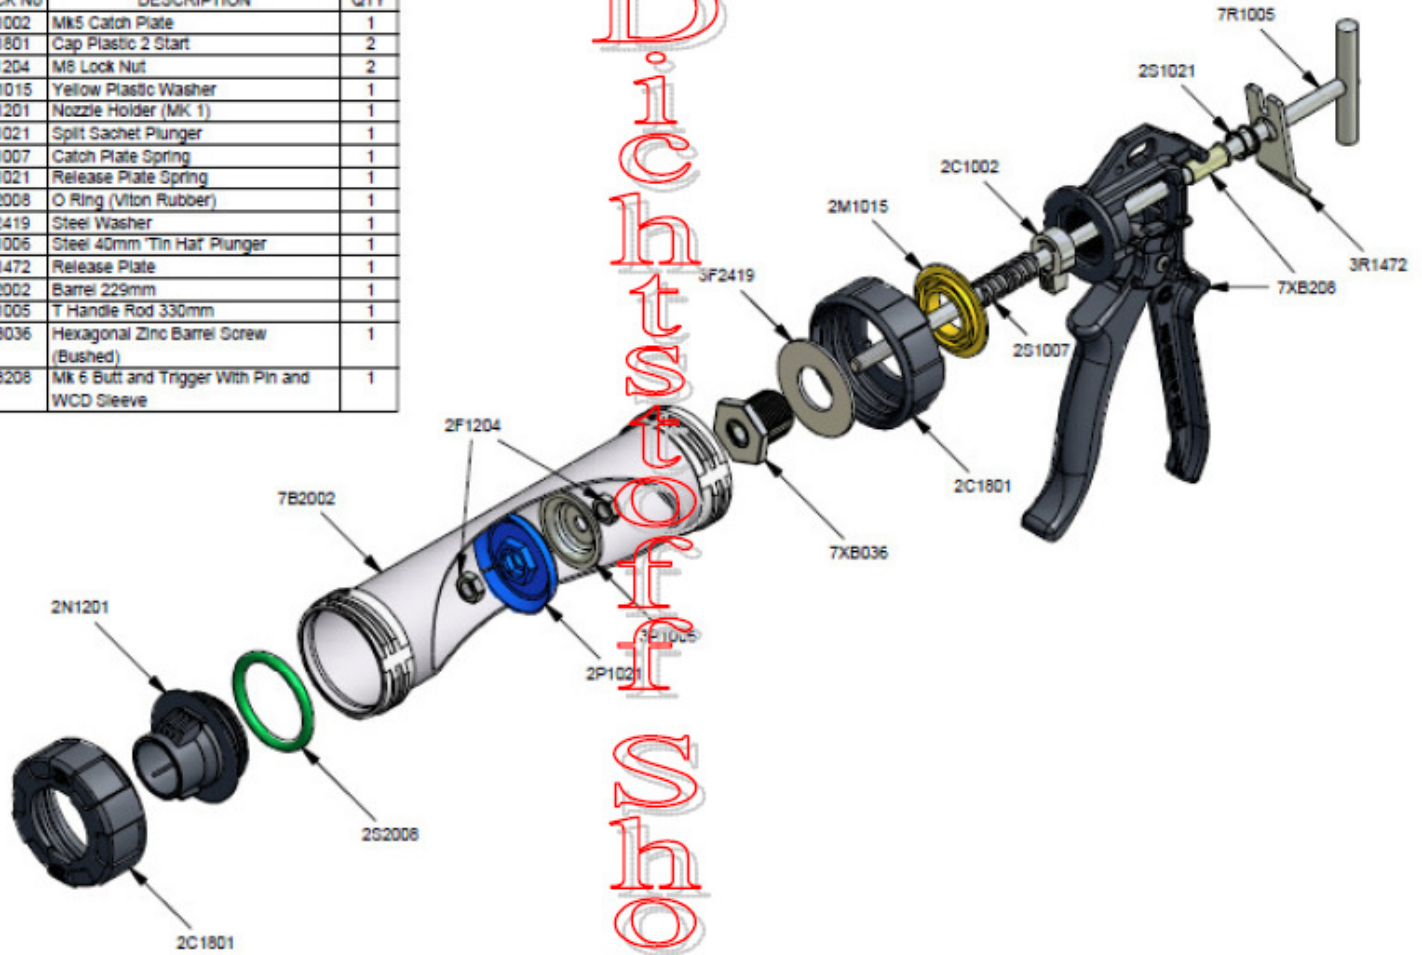

Parts List		
STOCK No	DESCRIPTION	QTY
2C1002	Mk5 Catch Plate	1
2C1801	Cap Plastic 2 Start	2
2F1204	M8 Lock Nut	2
2M1015	Yellow Plastic Washer	1
2N1201	Nozzle Holder (MK 1)	1
2P1021	Split Sachet Plunger	1
2S1007	Catch Plate Spring	1
2S1021	Release Plate Spring	1
2S2008	O Ring (Viton Rubber)	1
3F2419	Steel Washer	1
3P1006	Steel 40mm Tin Hat Plunger	1
3R1472	Release Plate	1
7B2002	Barrel 229mm	1
7R1005	T Handle Rod 330mm	1
7XB036	Hexagonal Zinc Barrel Screw (Bushed)	1
7XB208	Mk 6 Butt and Trigger With Pin and WCD Sleeve	1