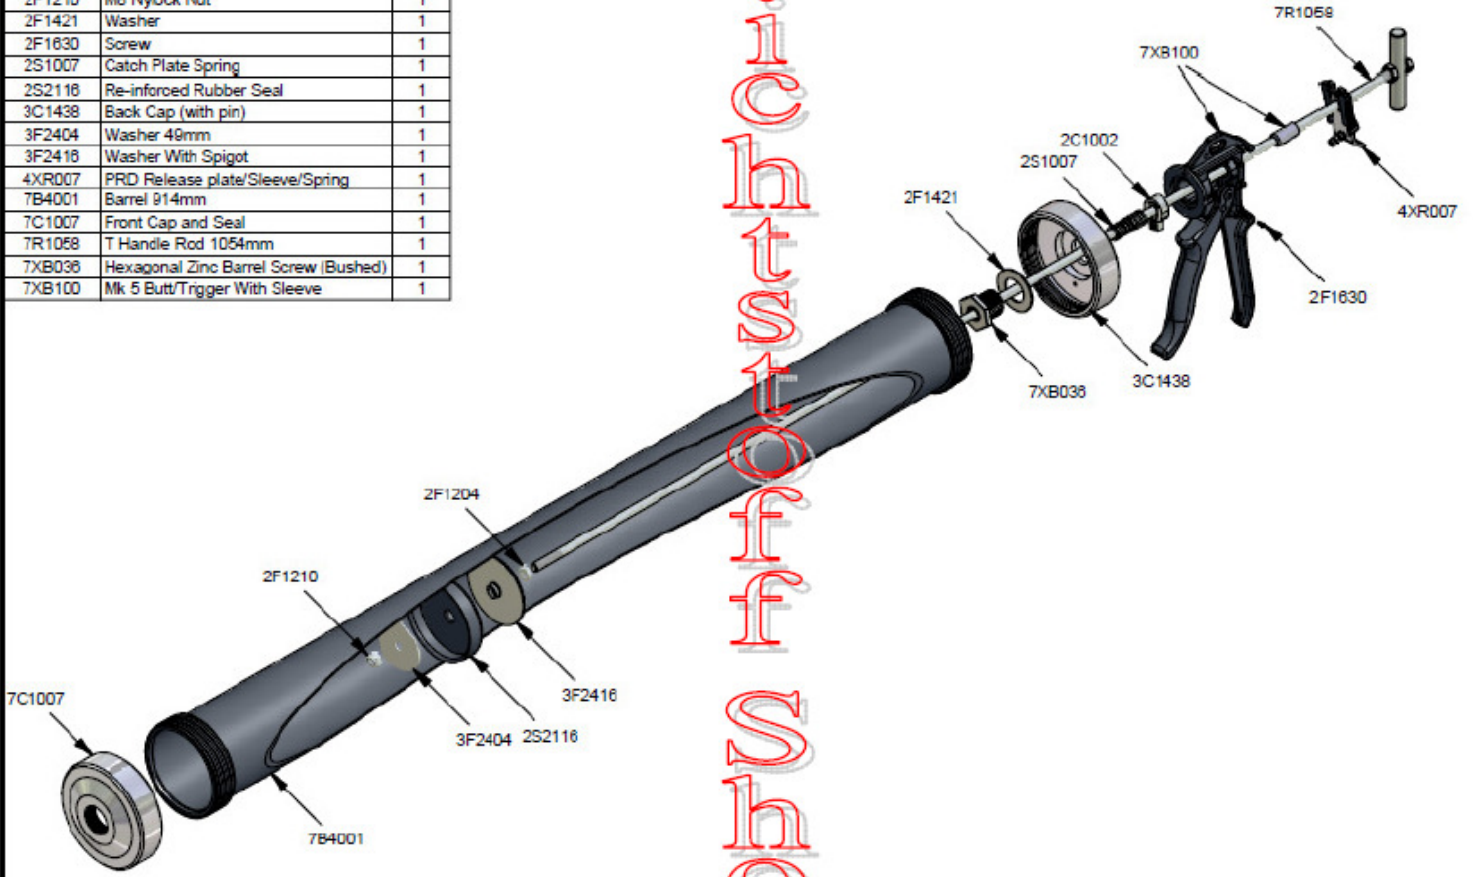

Parts List		
STOCK No	DESCRIPTION	QTY
2C1002	Mk5 Catch Plate	1
2F1204	M8 Lock Nut	1
2F1210	M8 Nylock Nut	1
2F1421	Washer	1
2F1630	Screw	1
2S1007	Catch Plate Spring	1
2S2116	Re-inforced Rubber Seal	1
3C1438	Back Cap (with pin)	1
3F2404	Washer 49mm	1
3F2416	Washer With Spigot	1
4XR007	PRD Release plate/Sleeve/Spring	1
7B4001	Barrel 914mm	1
7C1007	Front Cap and Seal	1
7R1058	T Handle Rod 1054mm	1
7XB036	Hexagonal Zinc Barrel Screw (Bushed)	1
7XB100	Mk 5 Butt/Trigger With Sleeve	1

D.ichst from shop

Powerflow Bulk 4 Litre

www.pccox.co.uk
sales@pccox.co.uk
TEL:44(0)1635 264500

REV	DATE
F	20/05/2006