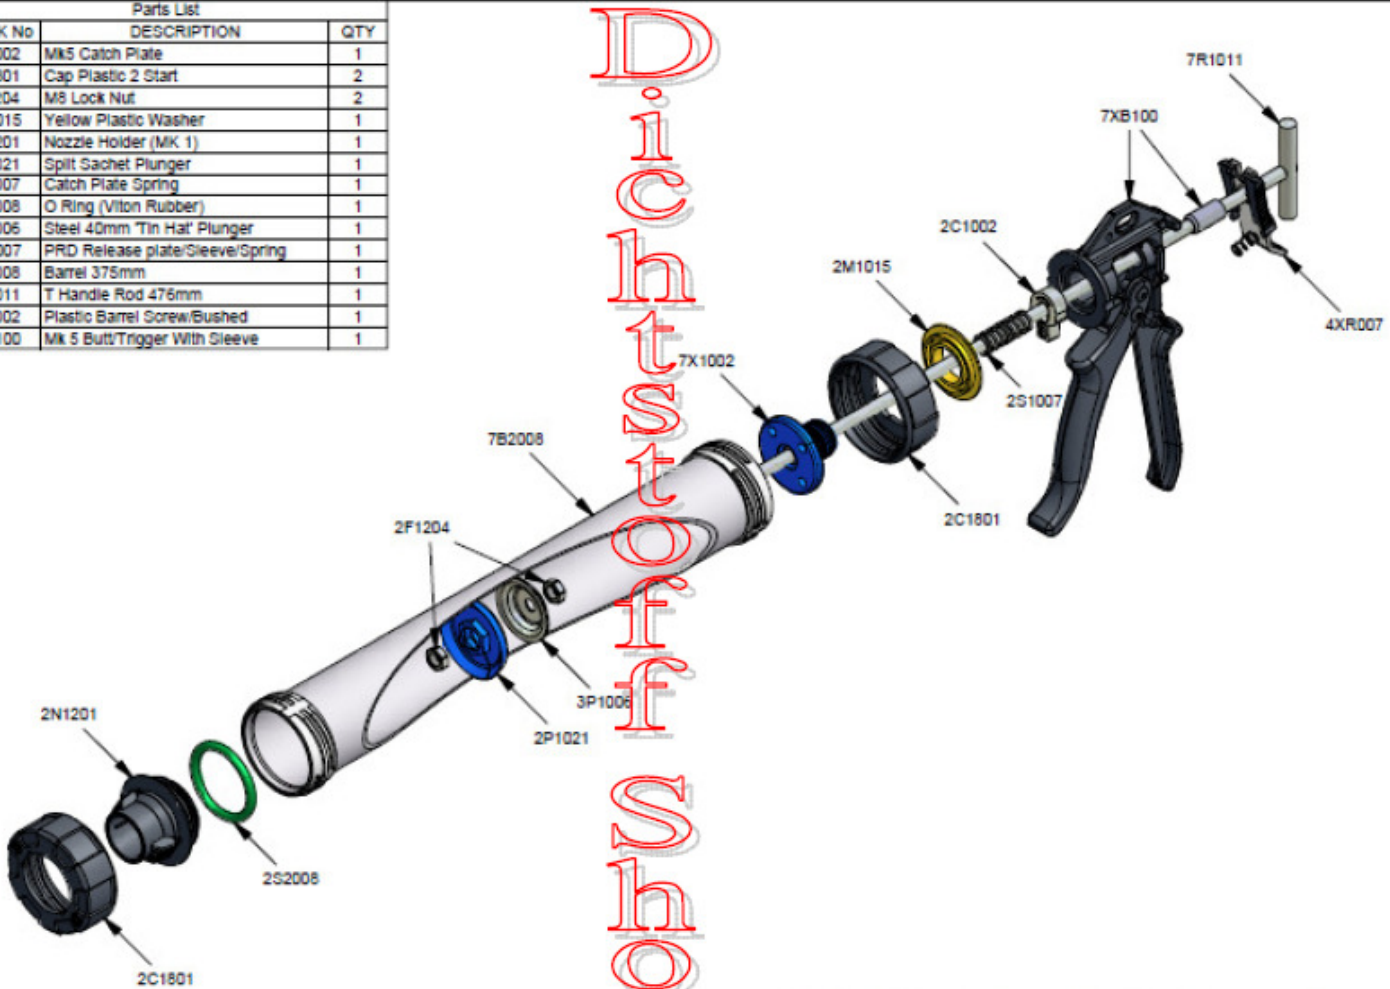

Parts List		
STOCK No	DESCRIPTION	QTY
2C1002	Mk5 Catch Plate	1
2C1801	Cap Plastic 2 Start	2
2F1204	M8 Lock Nut	2
2M1015	Yellow Plastic Washer	1
2N1201	Nozzle Holder (MK 1)	1
2P1021	Split Sachet Plunger	1
2S1007	Catch Plate Spring	1
2S2008	O Ring (Viton Rubber)	1
3P1006	Steel 40mm 'Tin Hat' Plunger	1
4XR007	PRD Release plate/Sleeve/Spring	1
7B2008	Barrel 375mm	1
7R1011	T Handle Rod 475mm	1
7X1002	Plastic Barrel Screw/Bushed	1
7XB100	Mk 5 Butt/Trigger With Sleeve	1